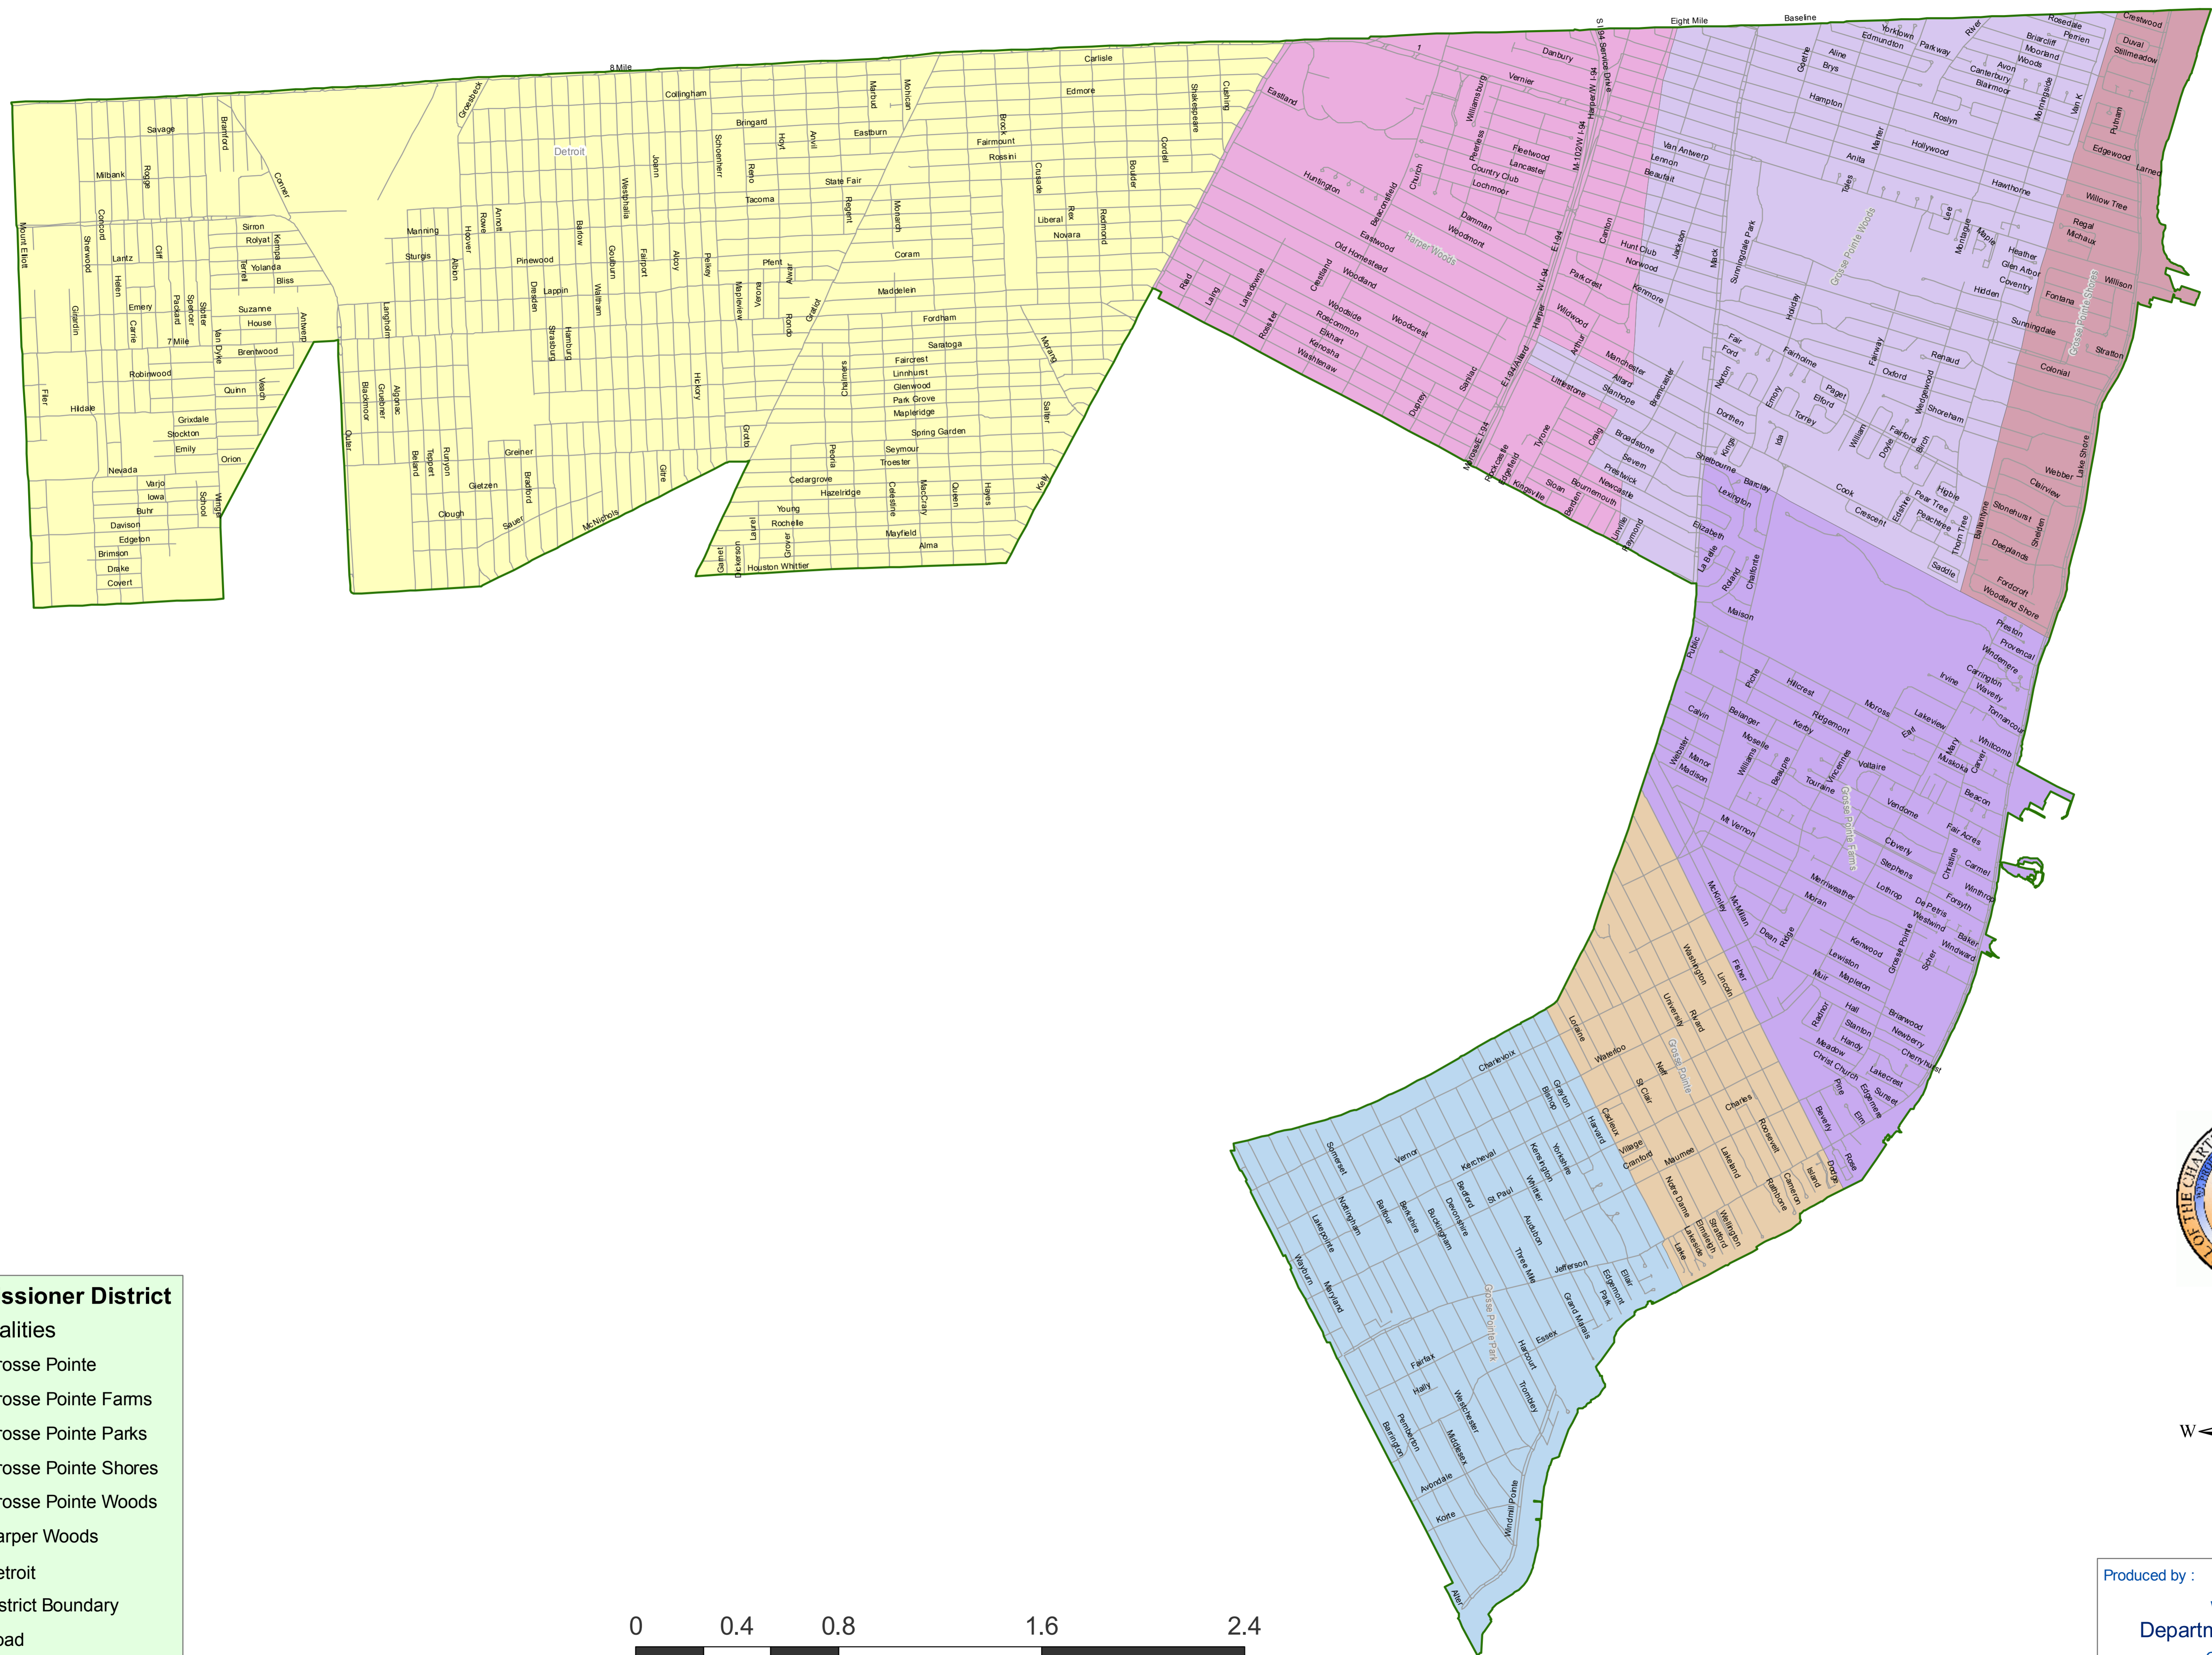

# Wayne County Commissioner Districts - District 1

**Commissioner District**

**Municipalities**

- Grosse Pointe
- Grosse Pointe Farms
- Grosse Pointe Parks
- Grosse Pointe Shores
- Grosse Pointe Woods
- Harper Woods
- Detroit
- District Boundary
- Road
- Highway

Produced by :  
 Wayne County  
 Department of Technology  
 GIS Department  
 April 2009