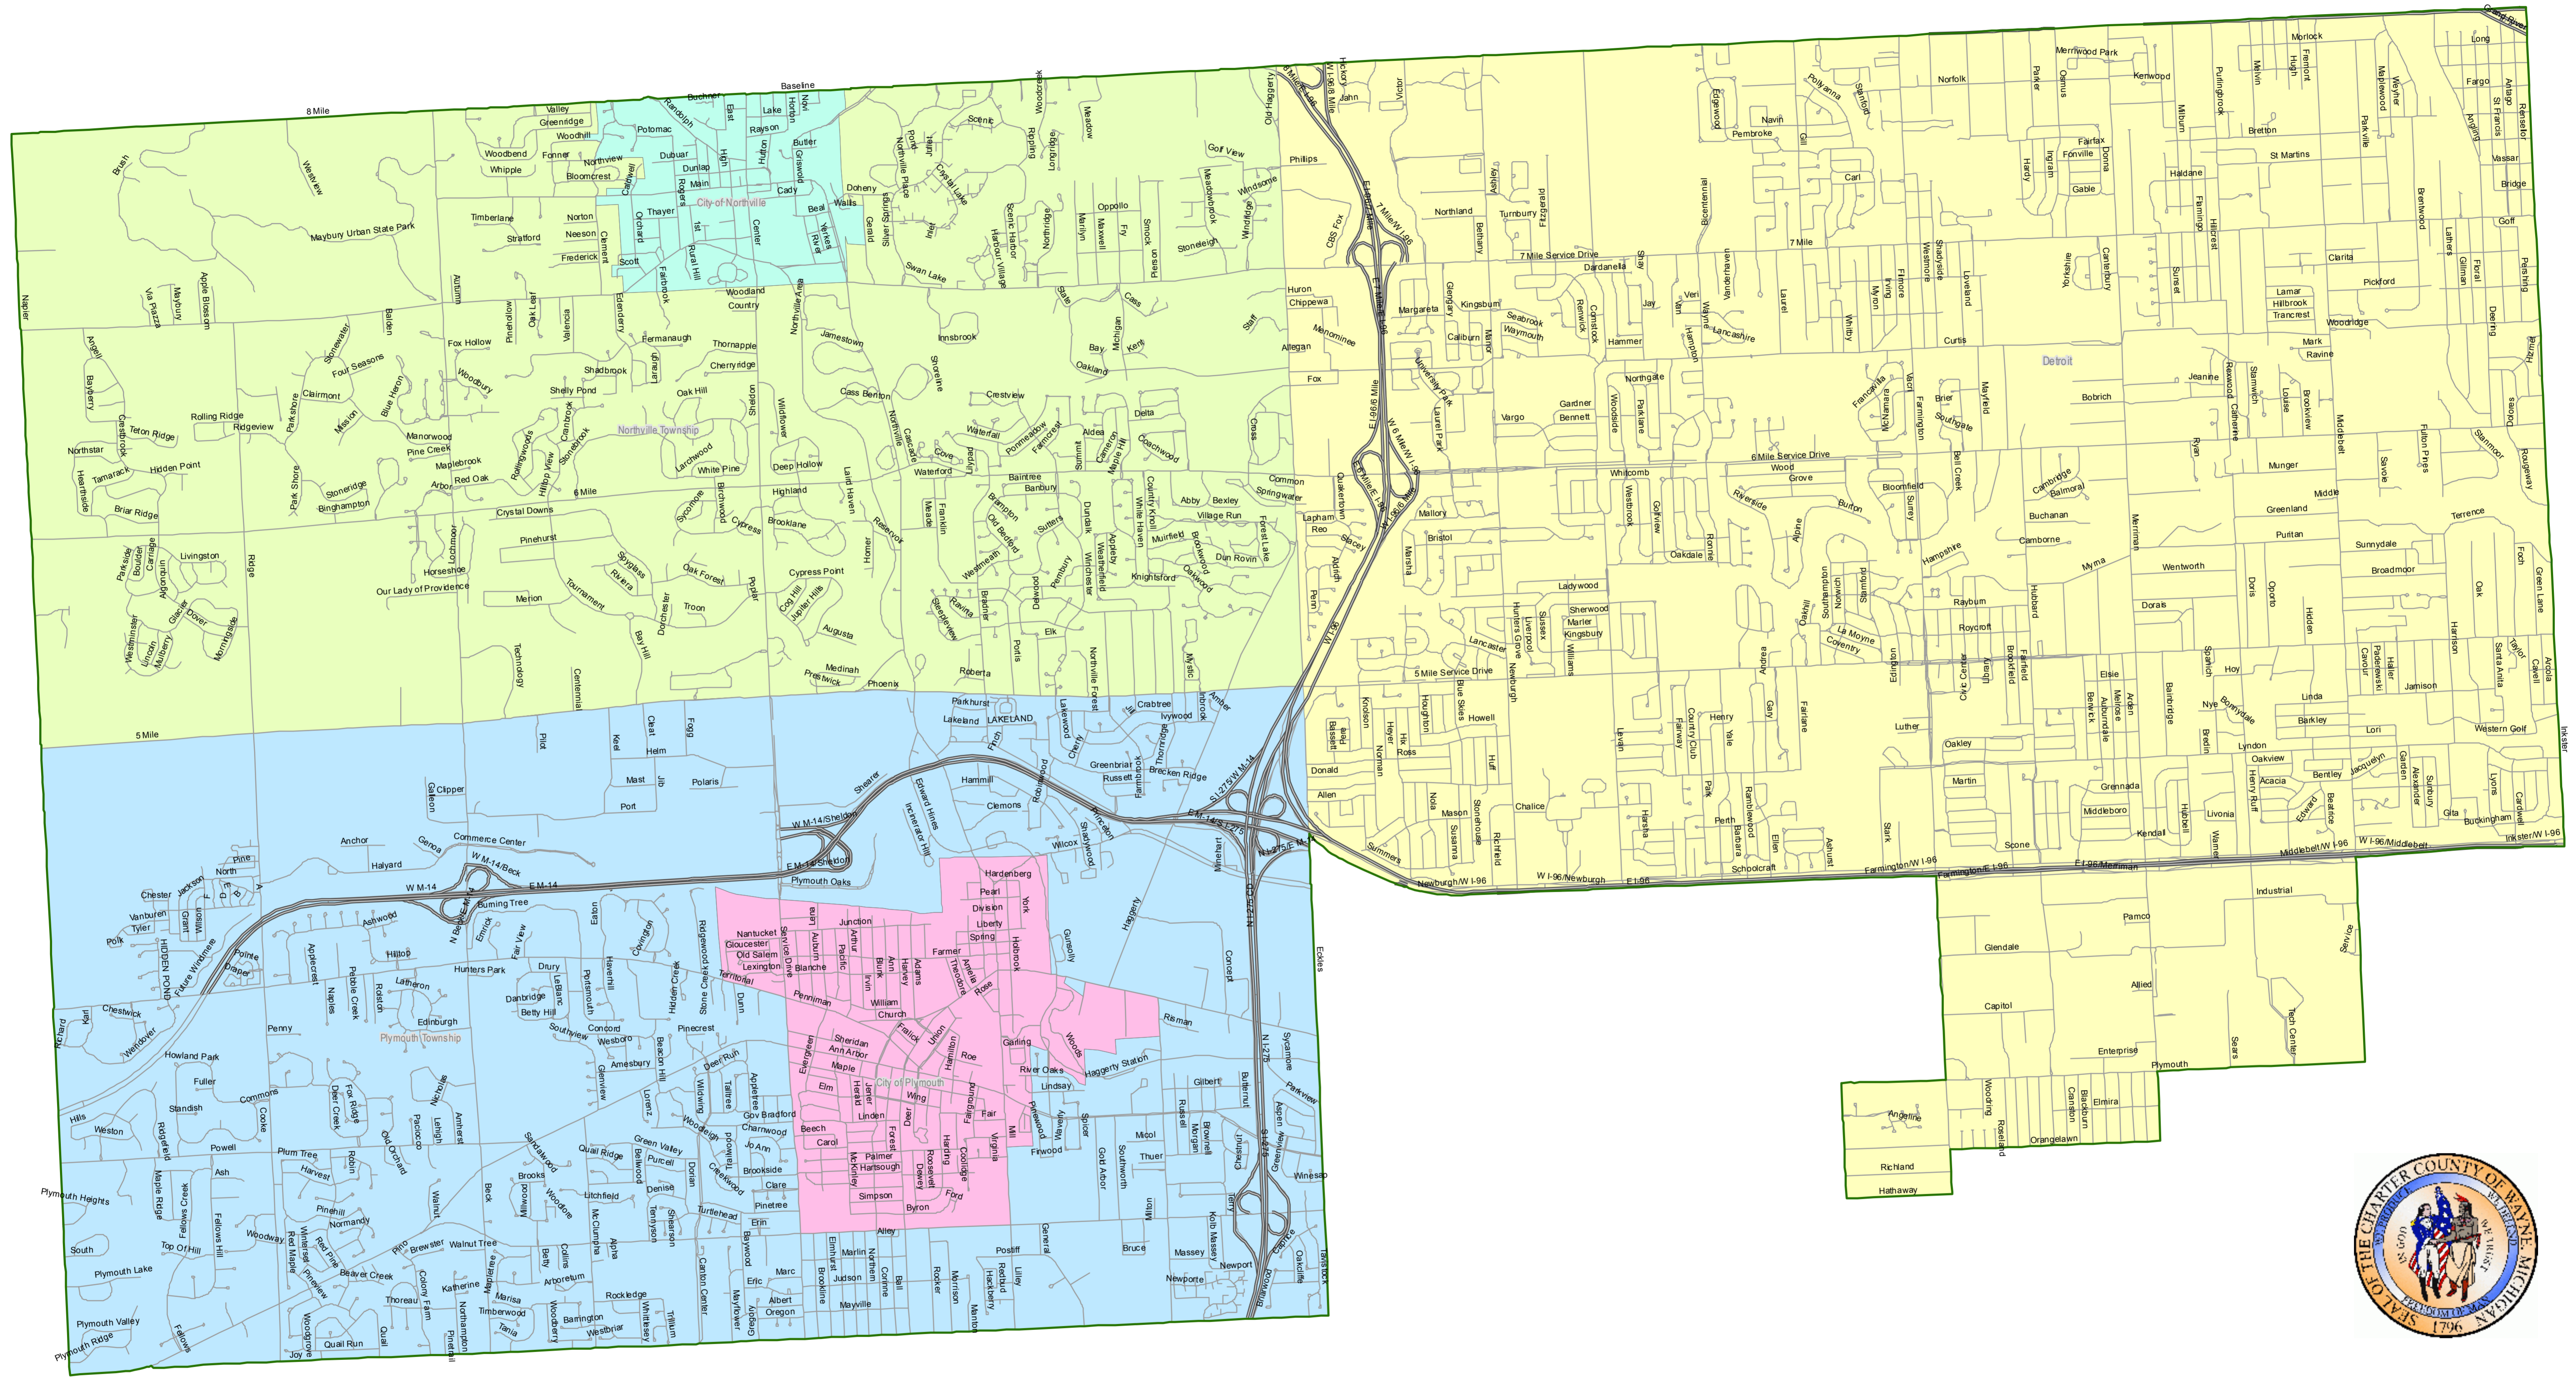

Wayne County Commissioner Districts - District 10

Commissioner District

Municipalities

- Northville
- Northville Twp
- Plymouth
- Plymouth Twp
- Detroit
- District Boundary
- Road
- Highway

Produced by :
 Wayne County
 Department of Technology
 GIS Department
 April 2009