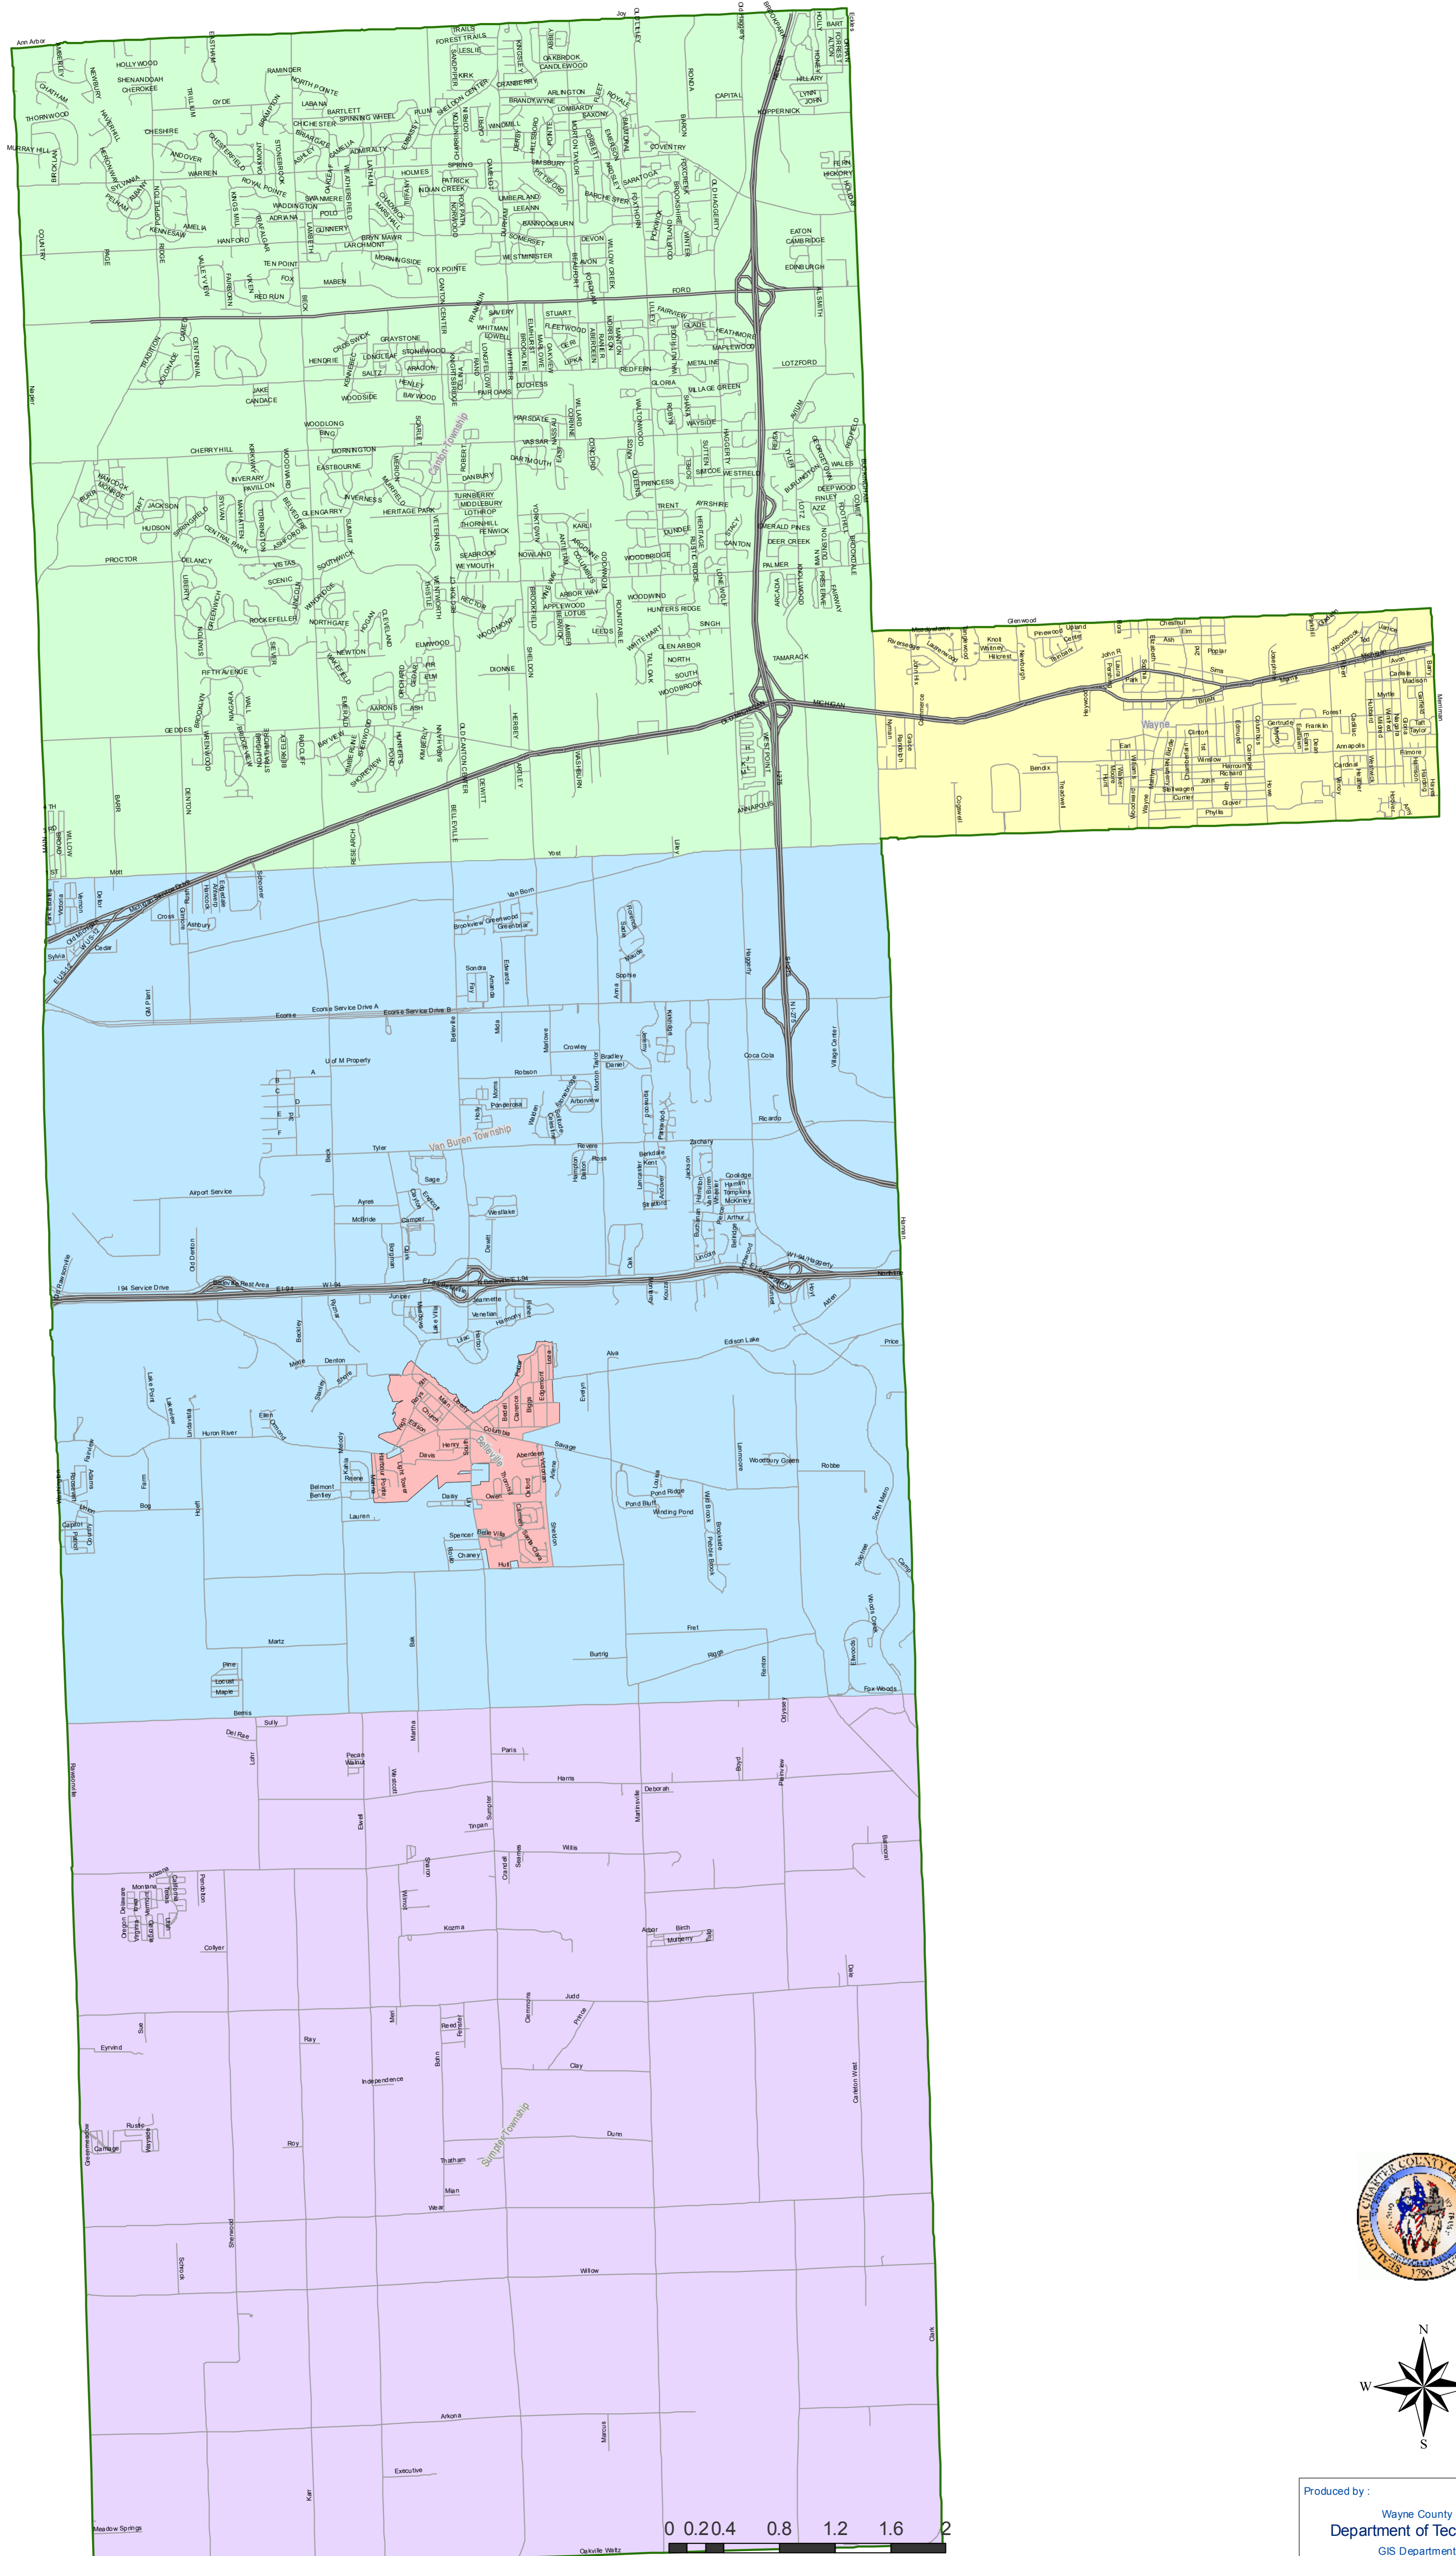

Wayne County Commissioner Districts - District 11

- Commissioner District Municipalities**
- Belleville
 - Canton Twp
 - Sumpter Twp
 - Van Buren Twp
 - Wayne
 - District Boundary
 - Highway
 - Road

Produced by :
Wayne County
Department of Technology
GIS Department
April 2009