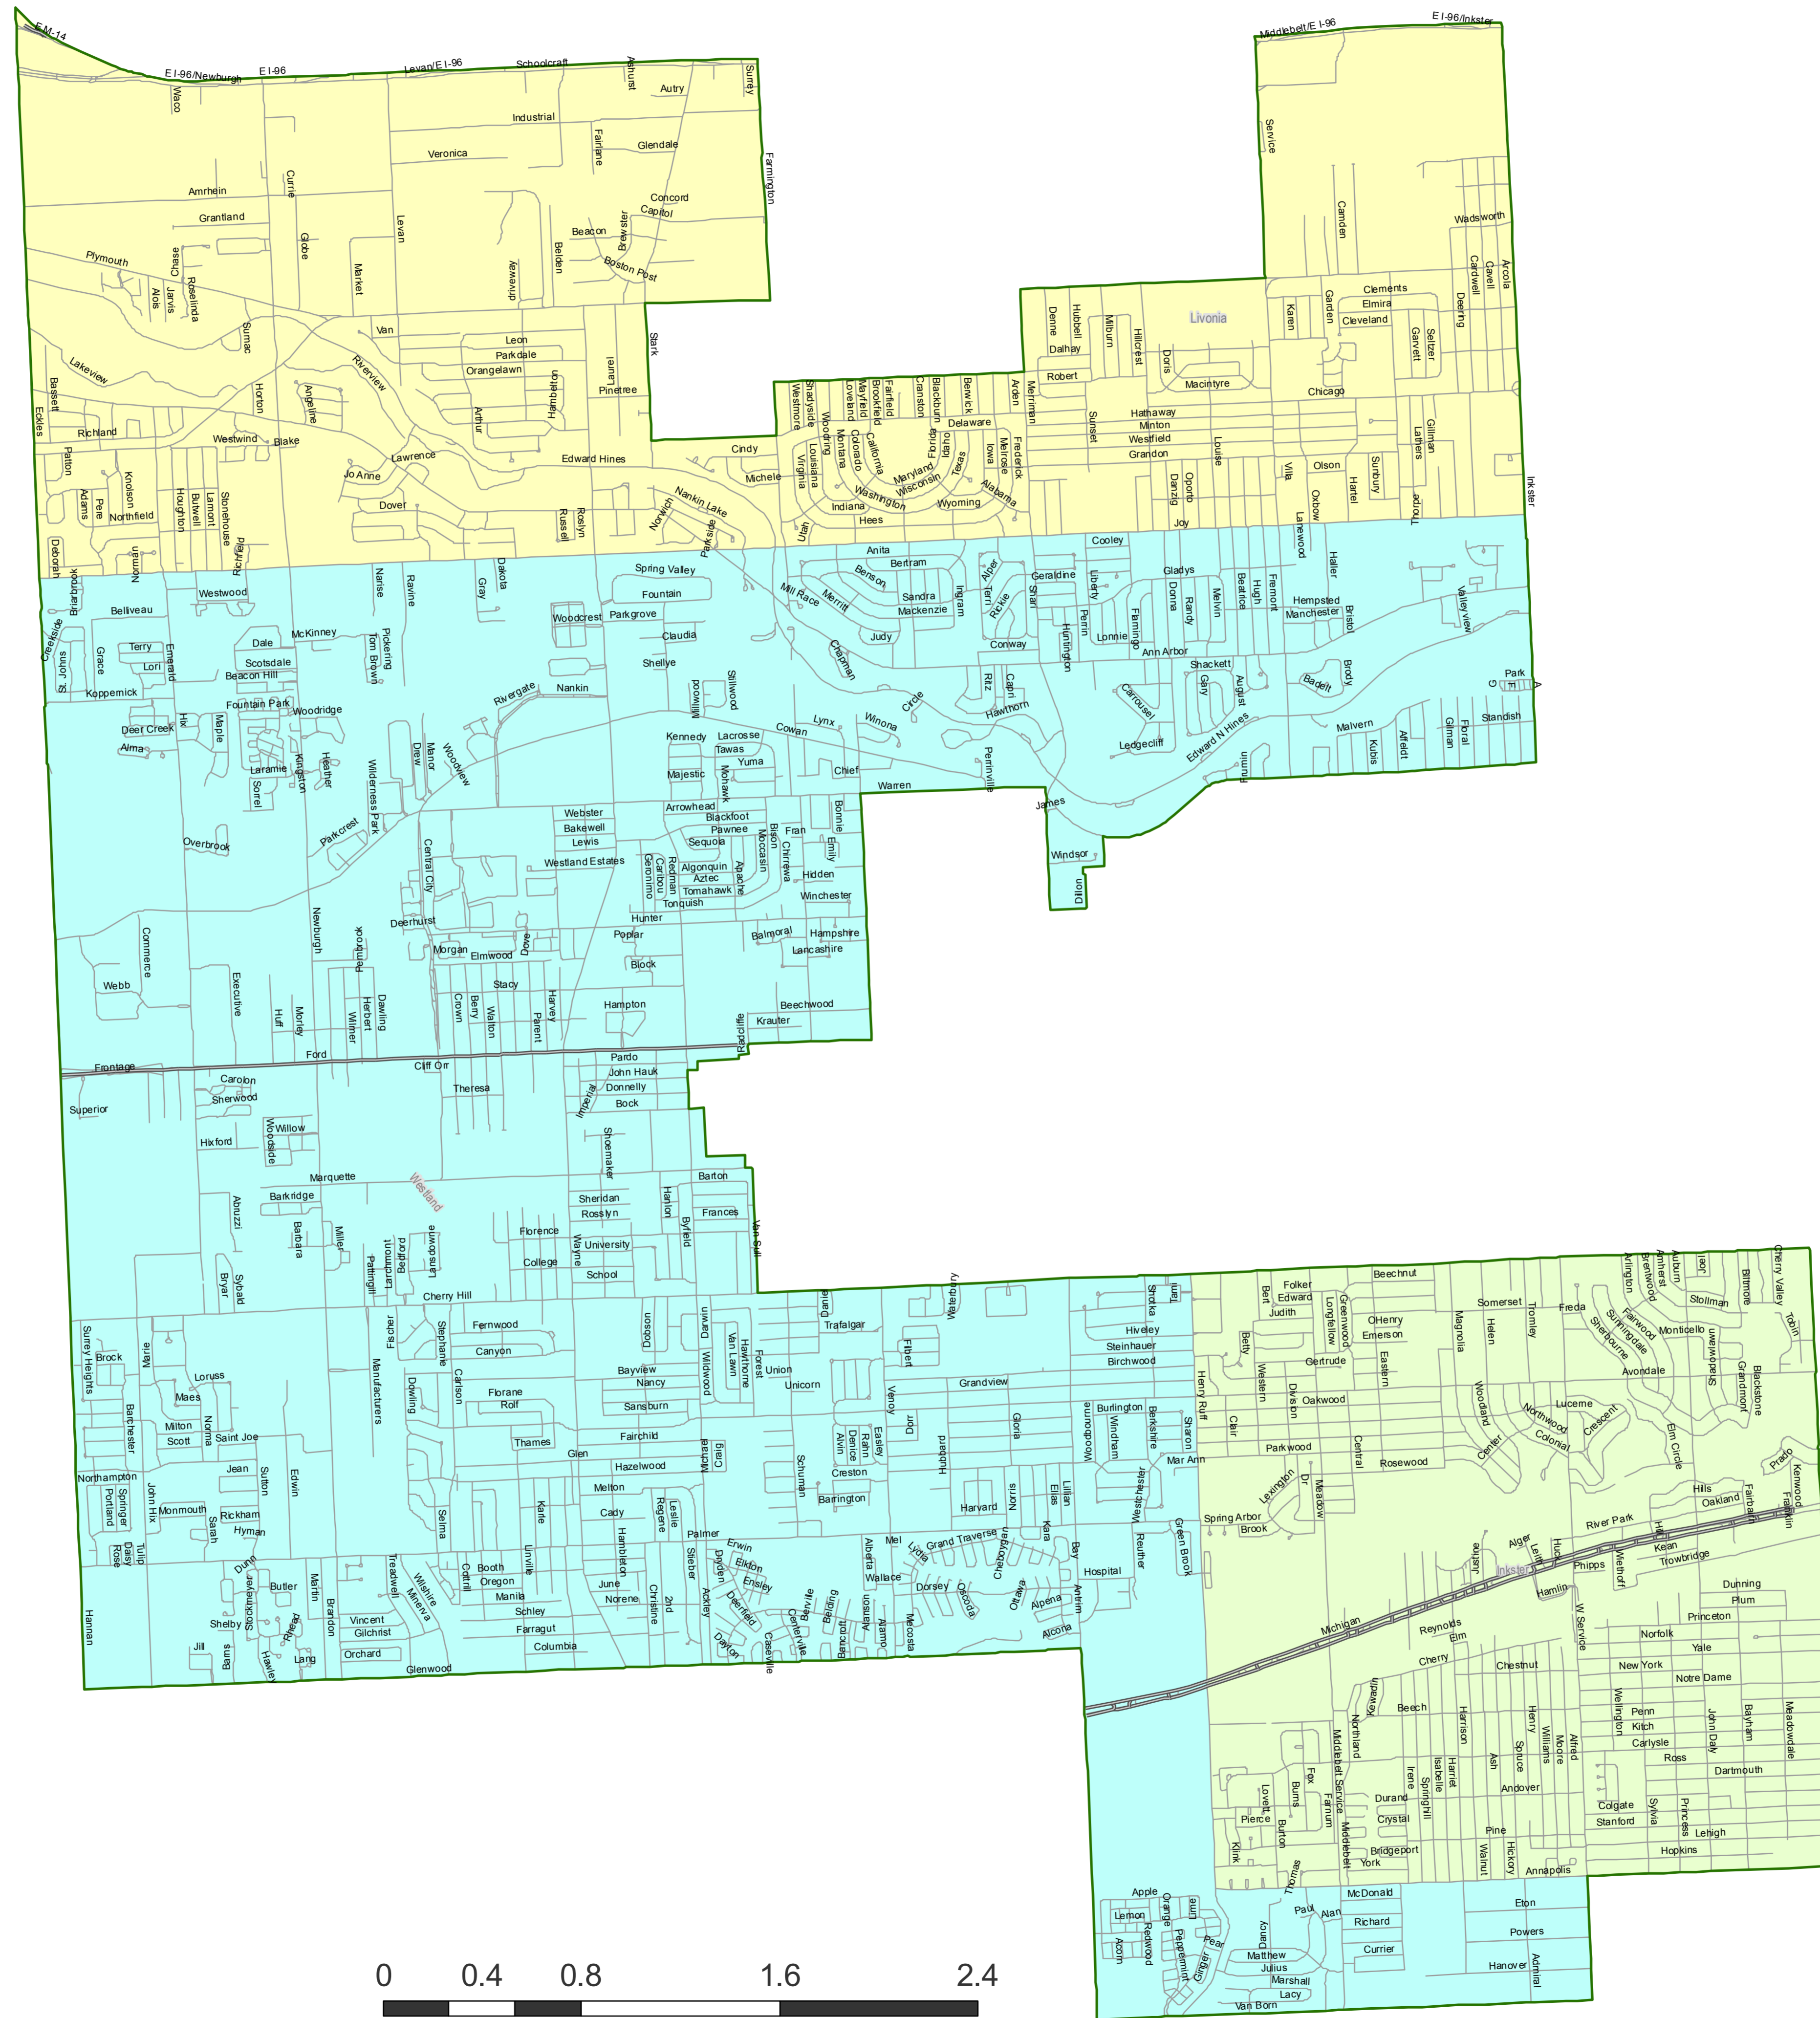

Wayne County Commissioner Districts - District 12

Commissioner District

Municipalities

- Inkster
- Westland
- Livonia
- District Boundary
- Road
- Highway

Produced by :
Wayne County
Department of Technology
GIS Department
April 2009