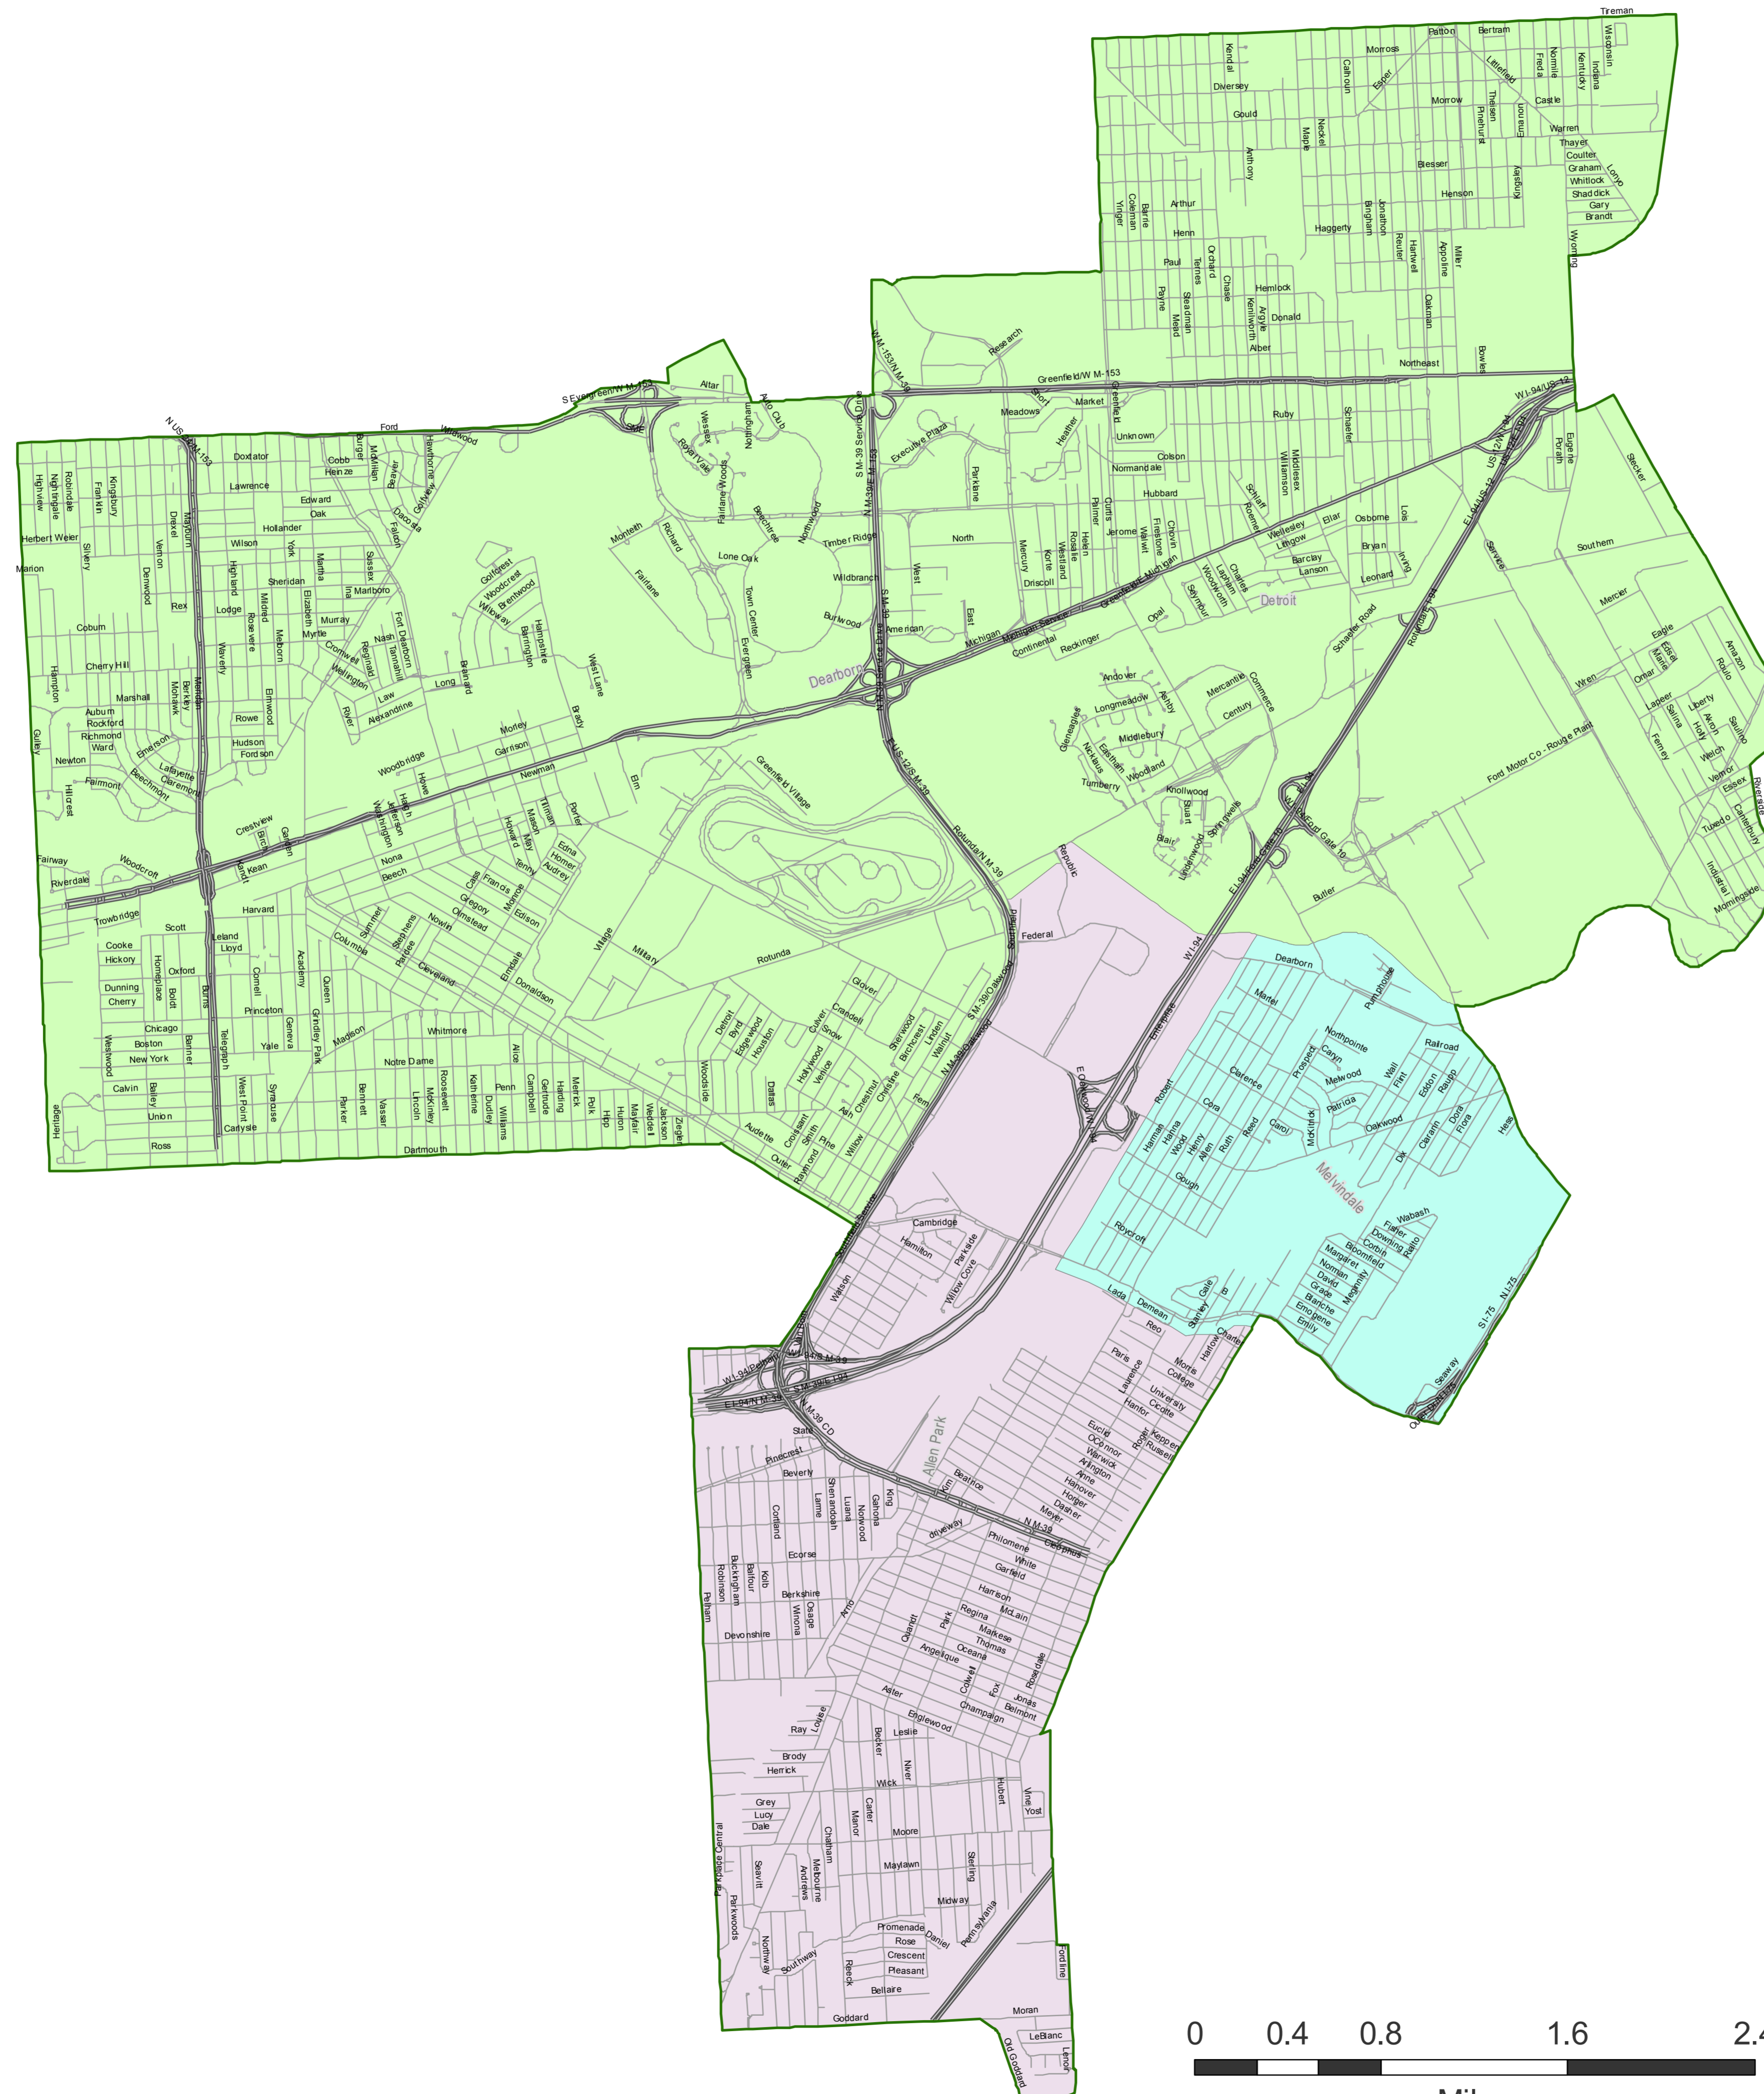

Wayne County Commissioner Districts - District 13

Commissioner District

Municipalities

- Allen Park
- Dearborn
- Melvindale
- District Boundary
- Road
- Highway

Produced by :
Wayne County
Department of Technology
GIS Department
April 2009