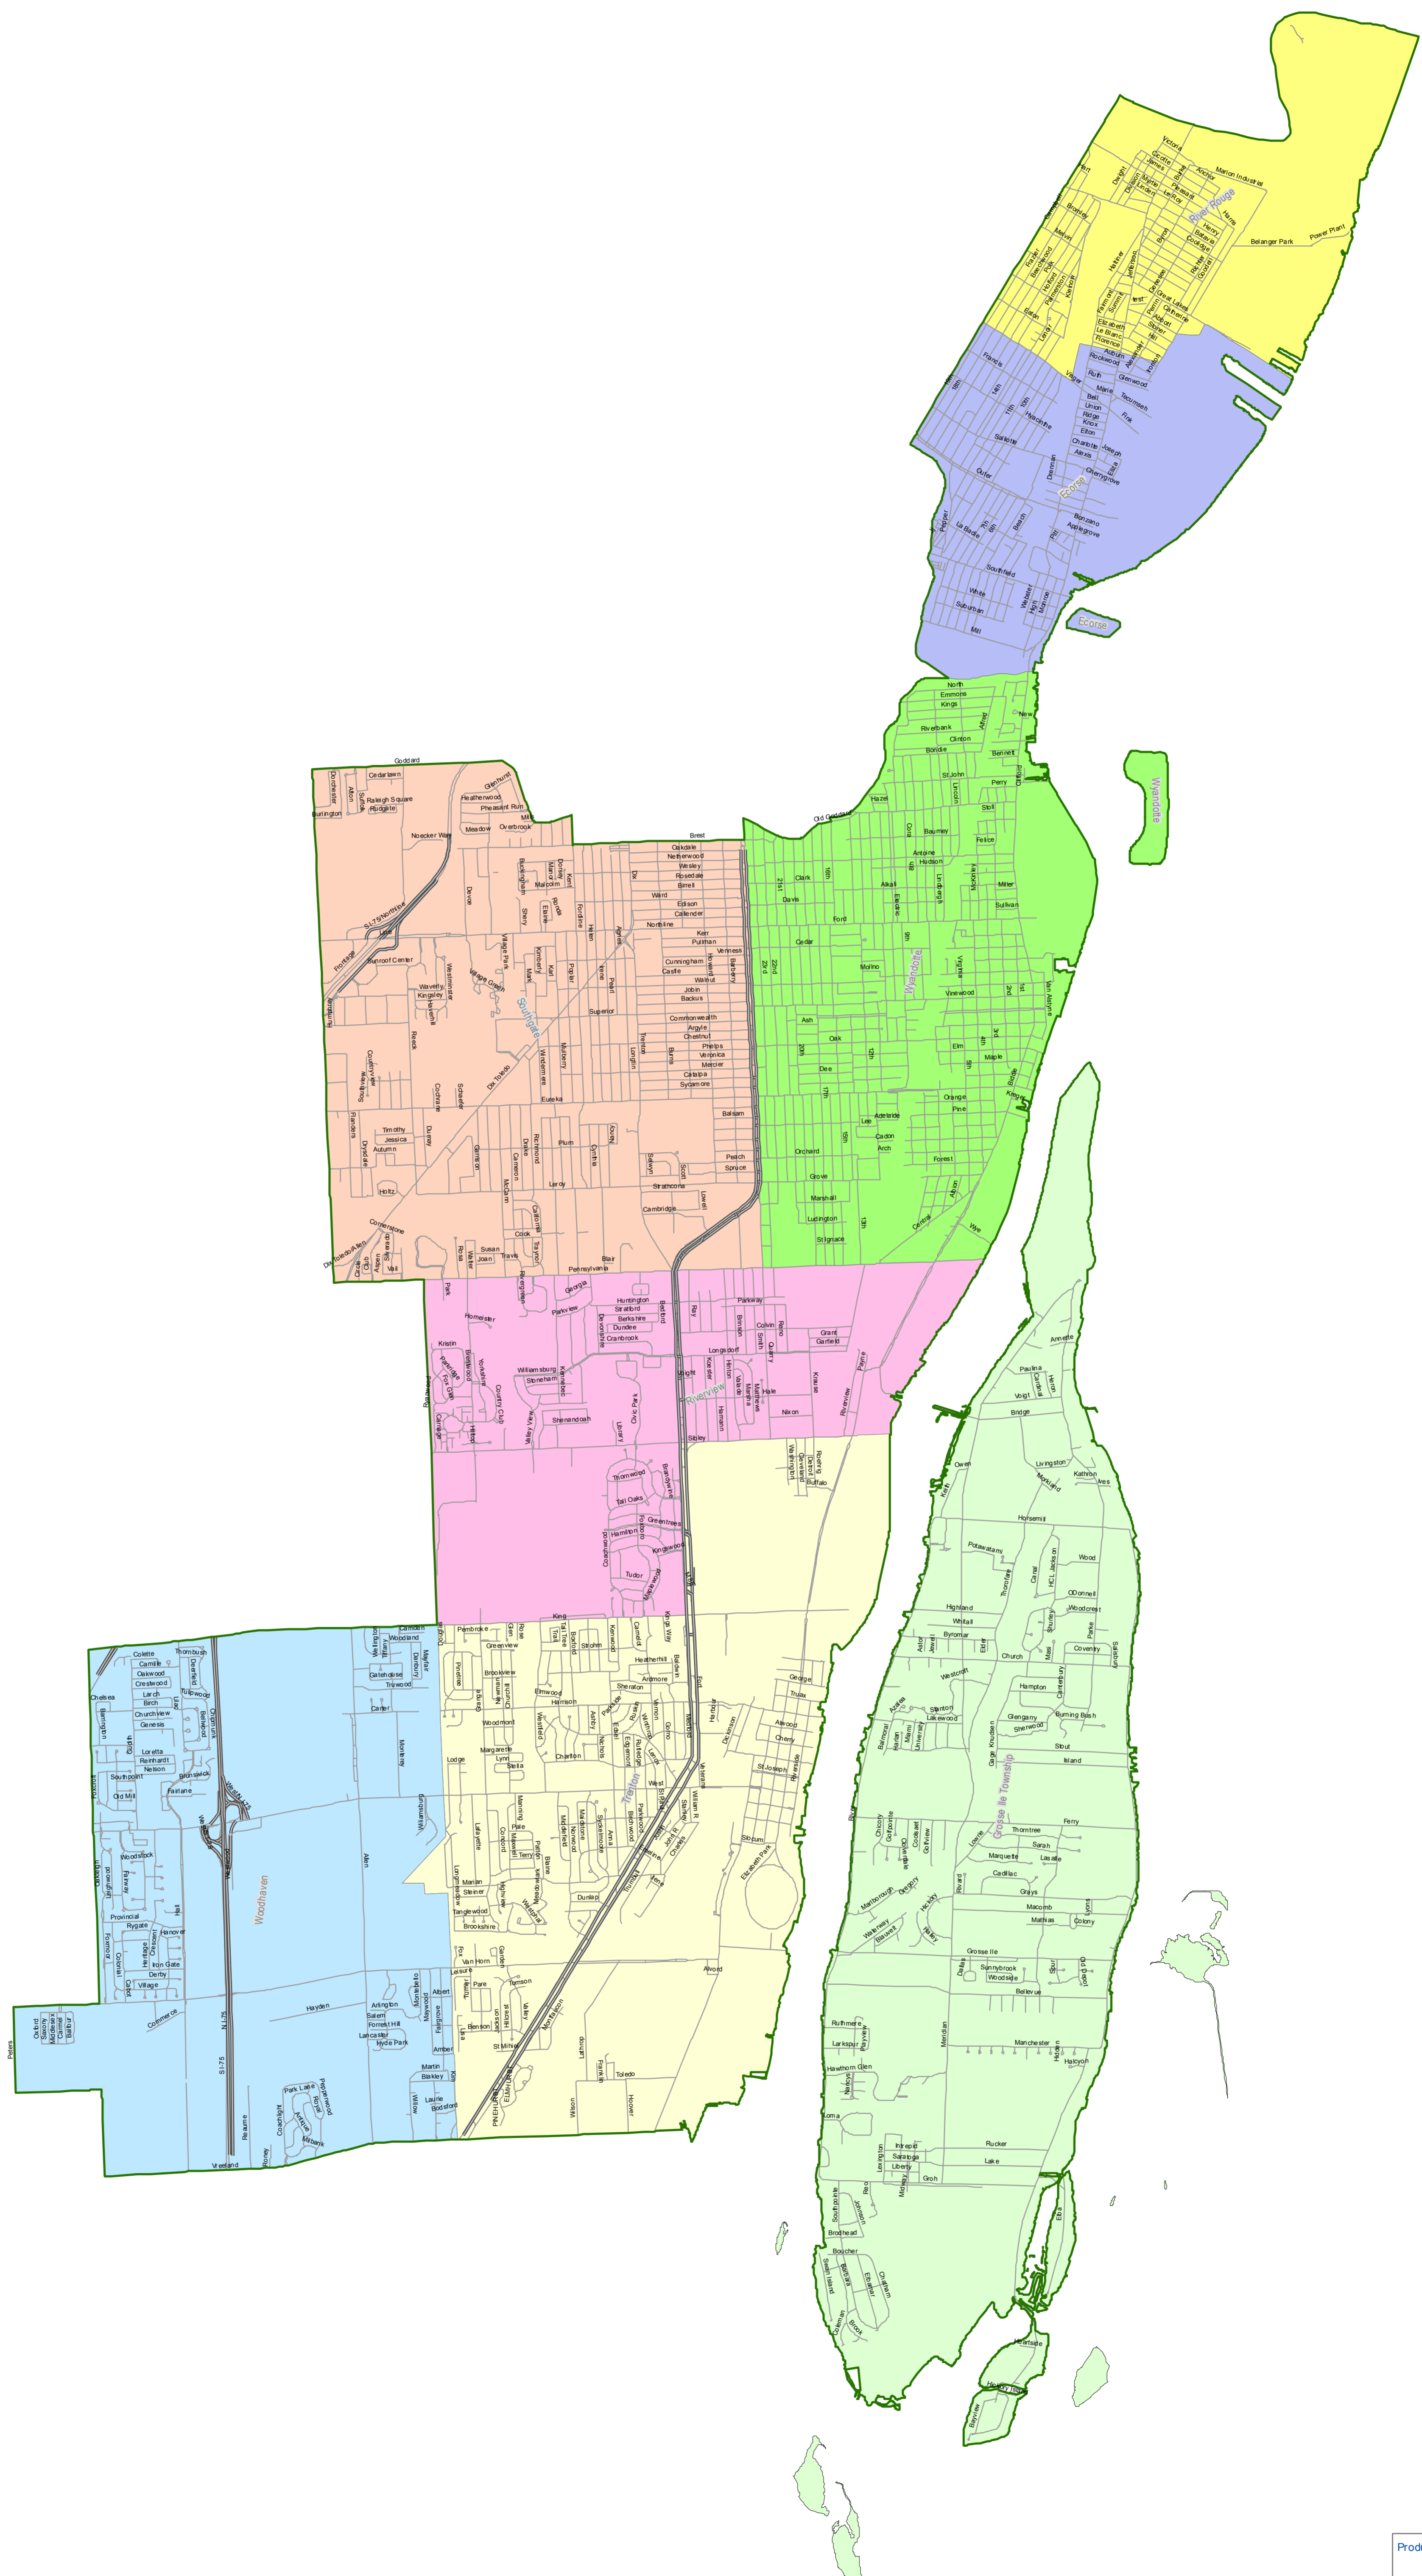

# Wayne County Commissioner Districts - District 14

- Commissioner District**
- Municipalities
  - Ecorse
  - Grosse Ile Township
  - River Rouge
  - Riverview
  - Southgate
  - Trenton
  - Woodhaven
  - Wyandotte
  - District Boundary
  - Highway
  - Road

Produced by :  
 Wayne County  
 Department of Technology  
 GIS Department  
 April 2009