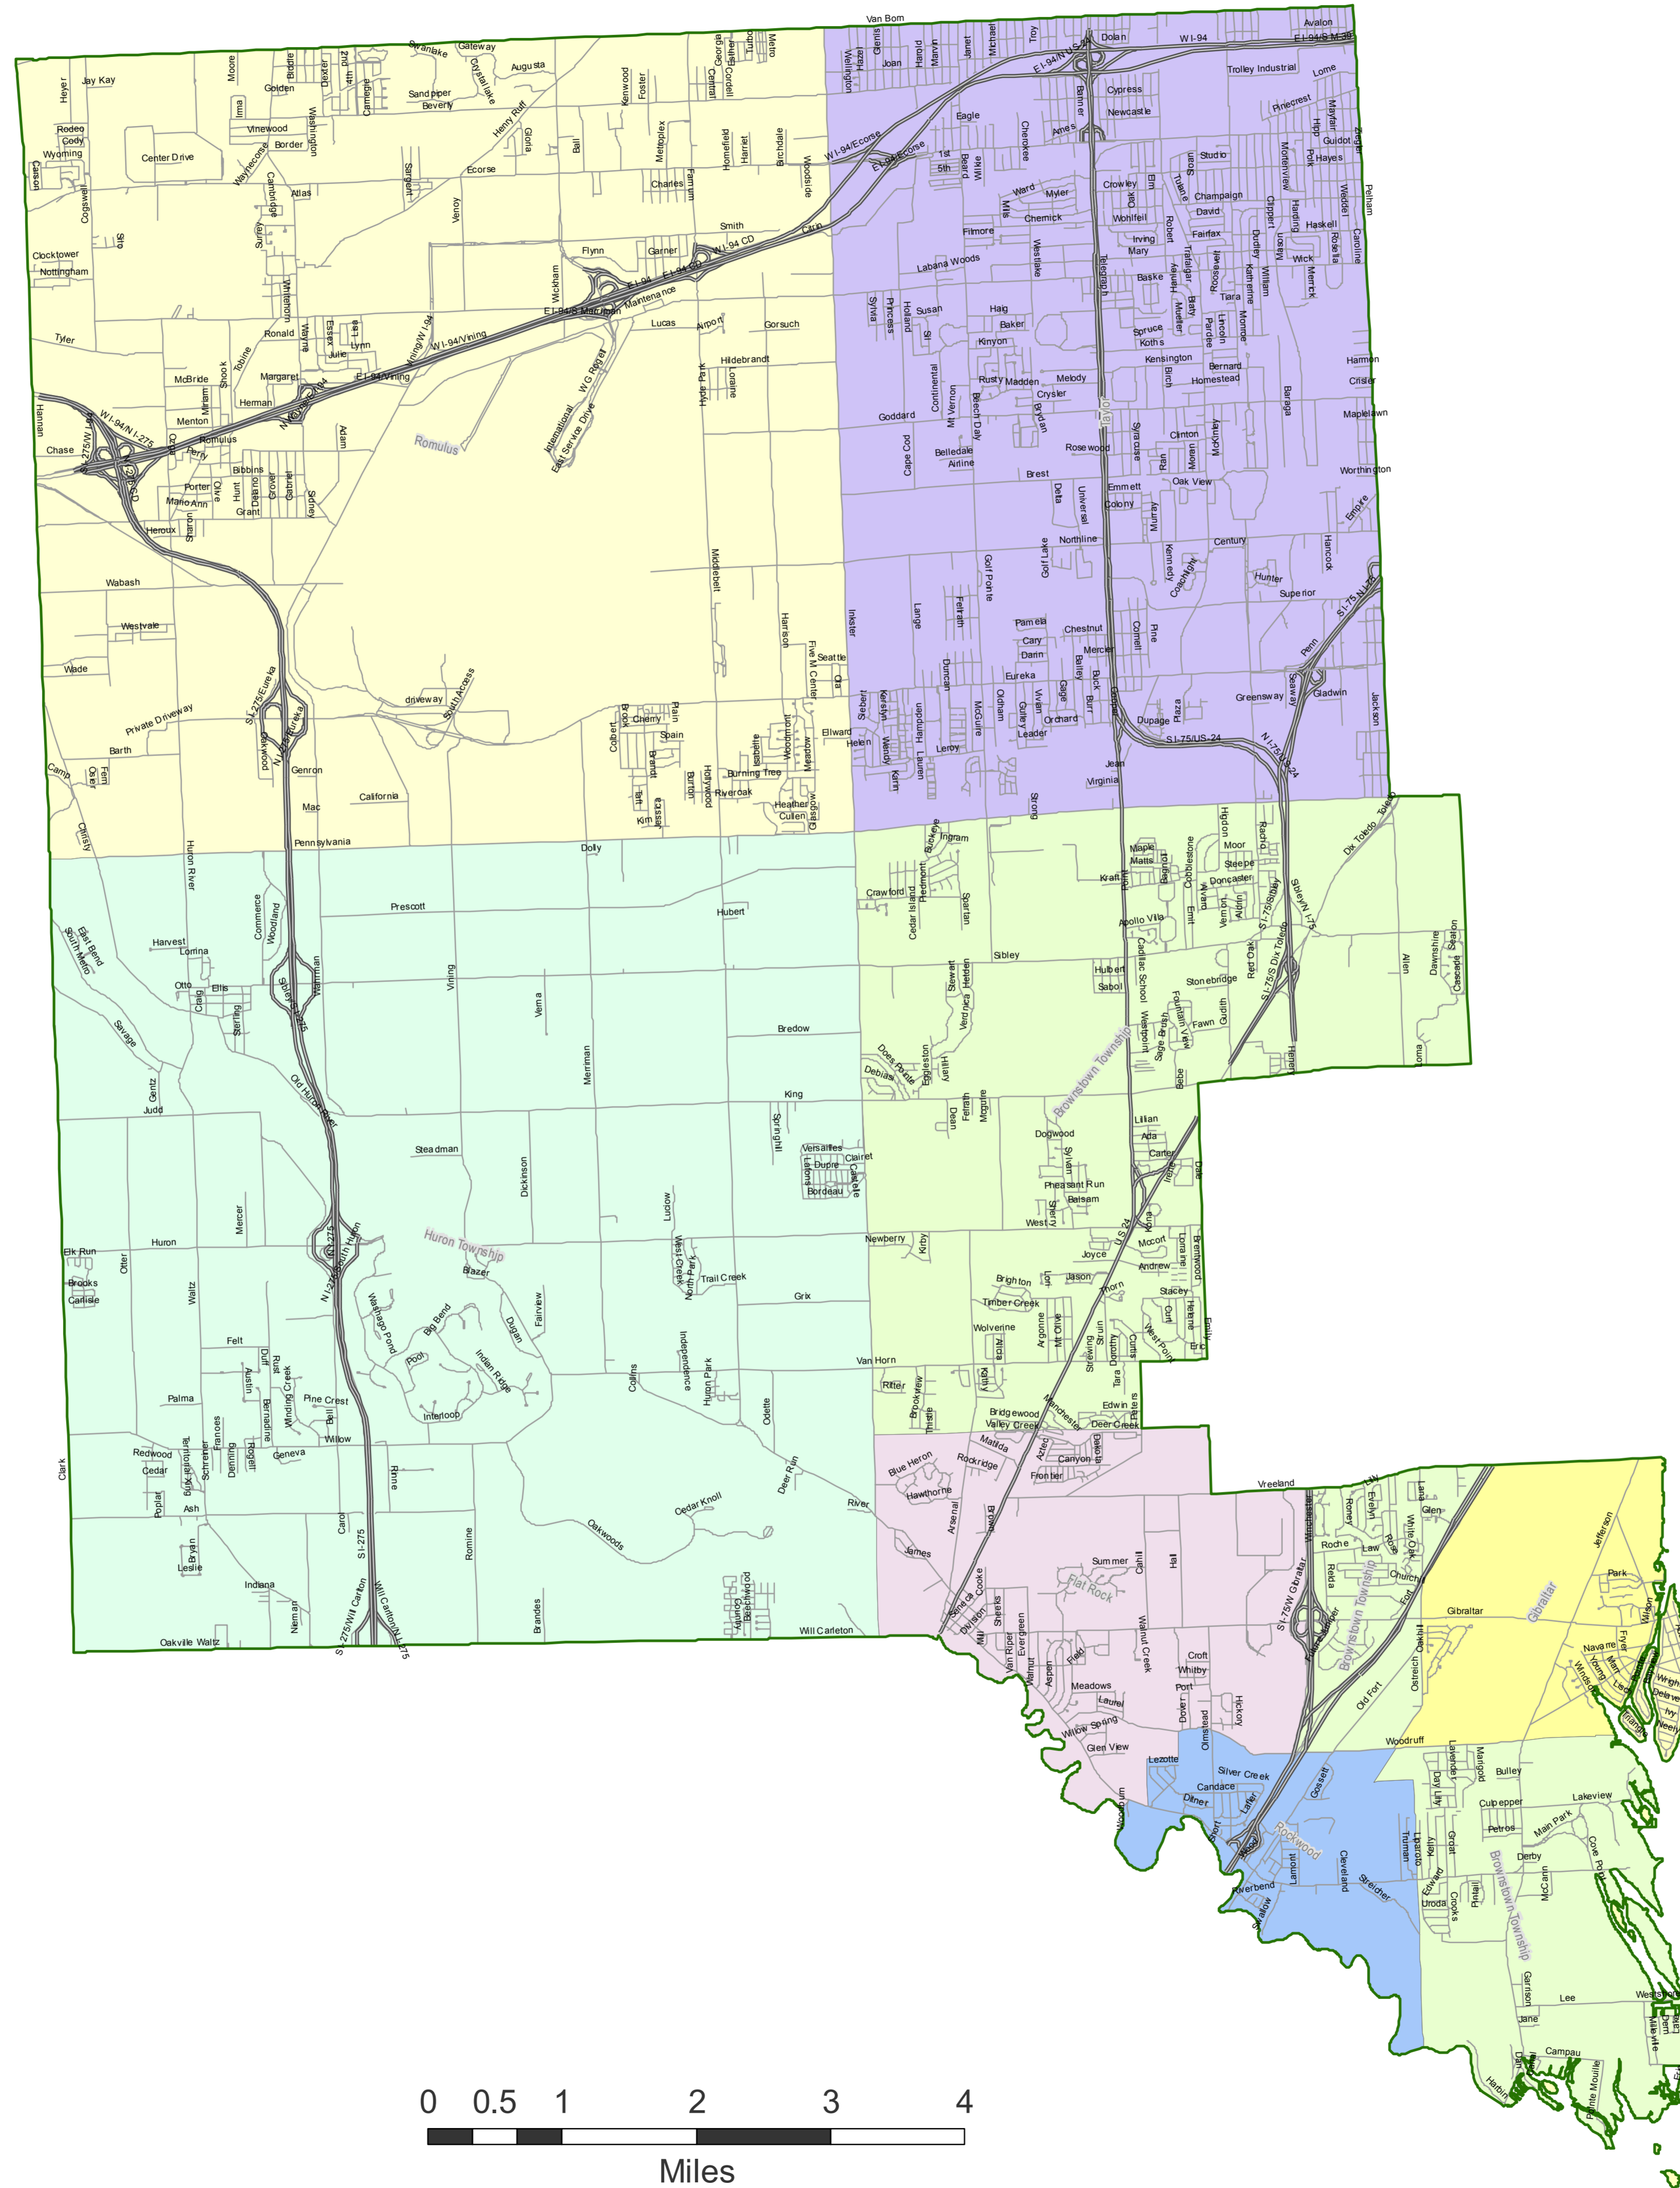

Wayne County Commissioner Districts - District 15

Commissioner District

Municipalities

- Brownstown Twp
- Flat Rock
- Gibraltar
- Huron Twp
- Rockwood
- Romulus
- Taylor
- District Boundary
- Highway
- Road

Produced by :
 Wayne County
 Department of Technology
 GIS Department
 April 2009