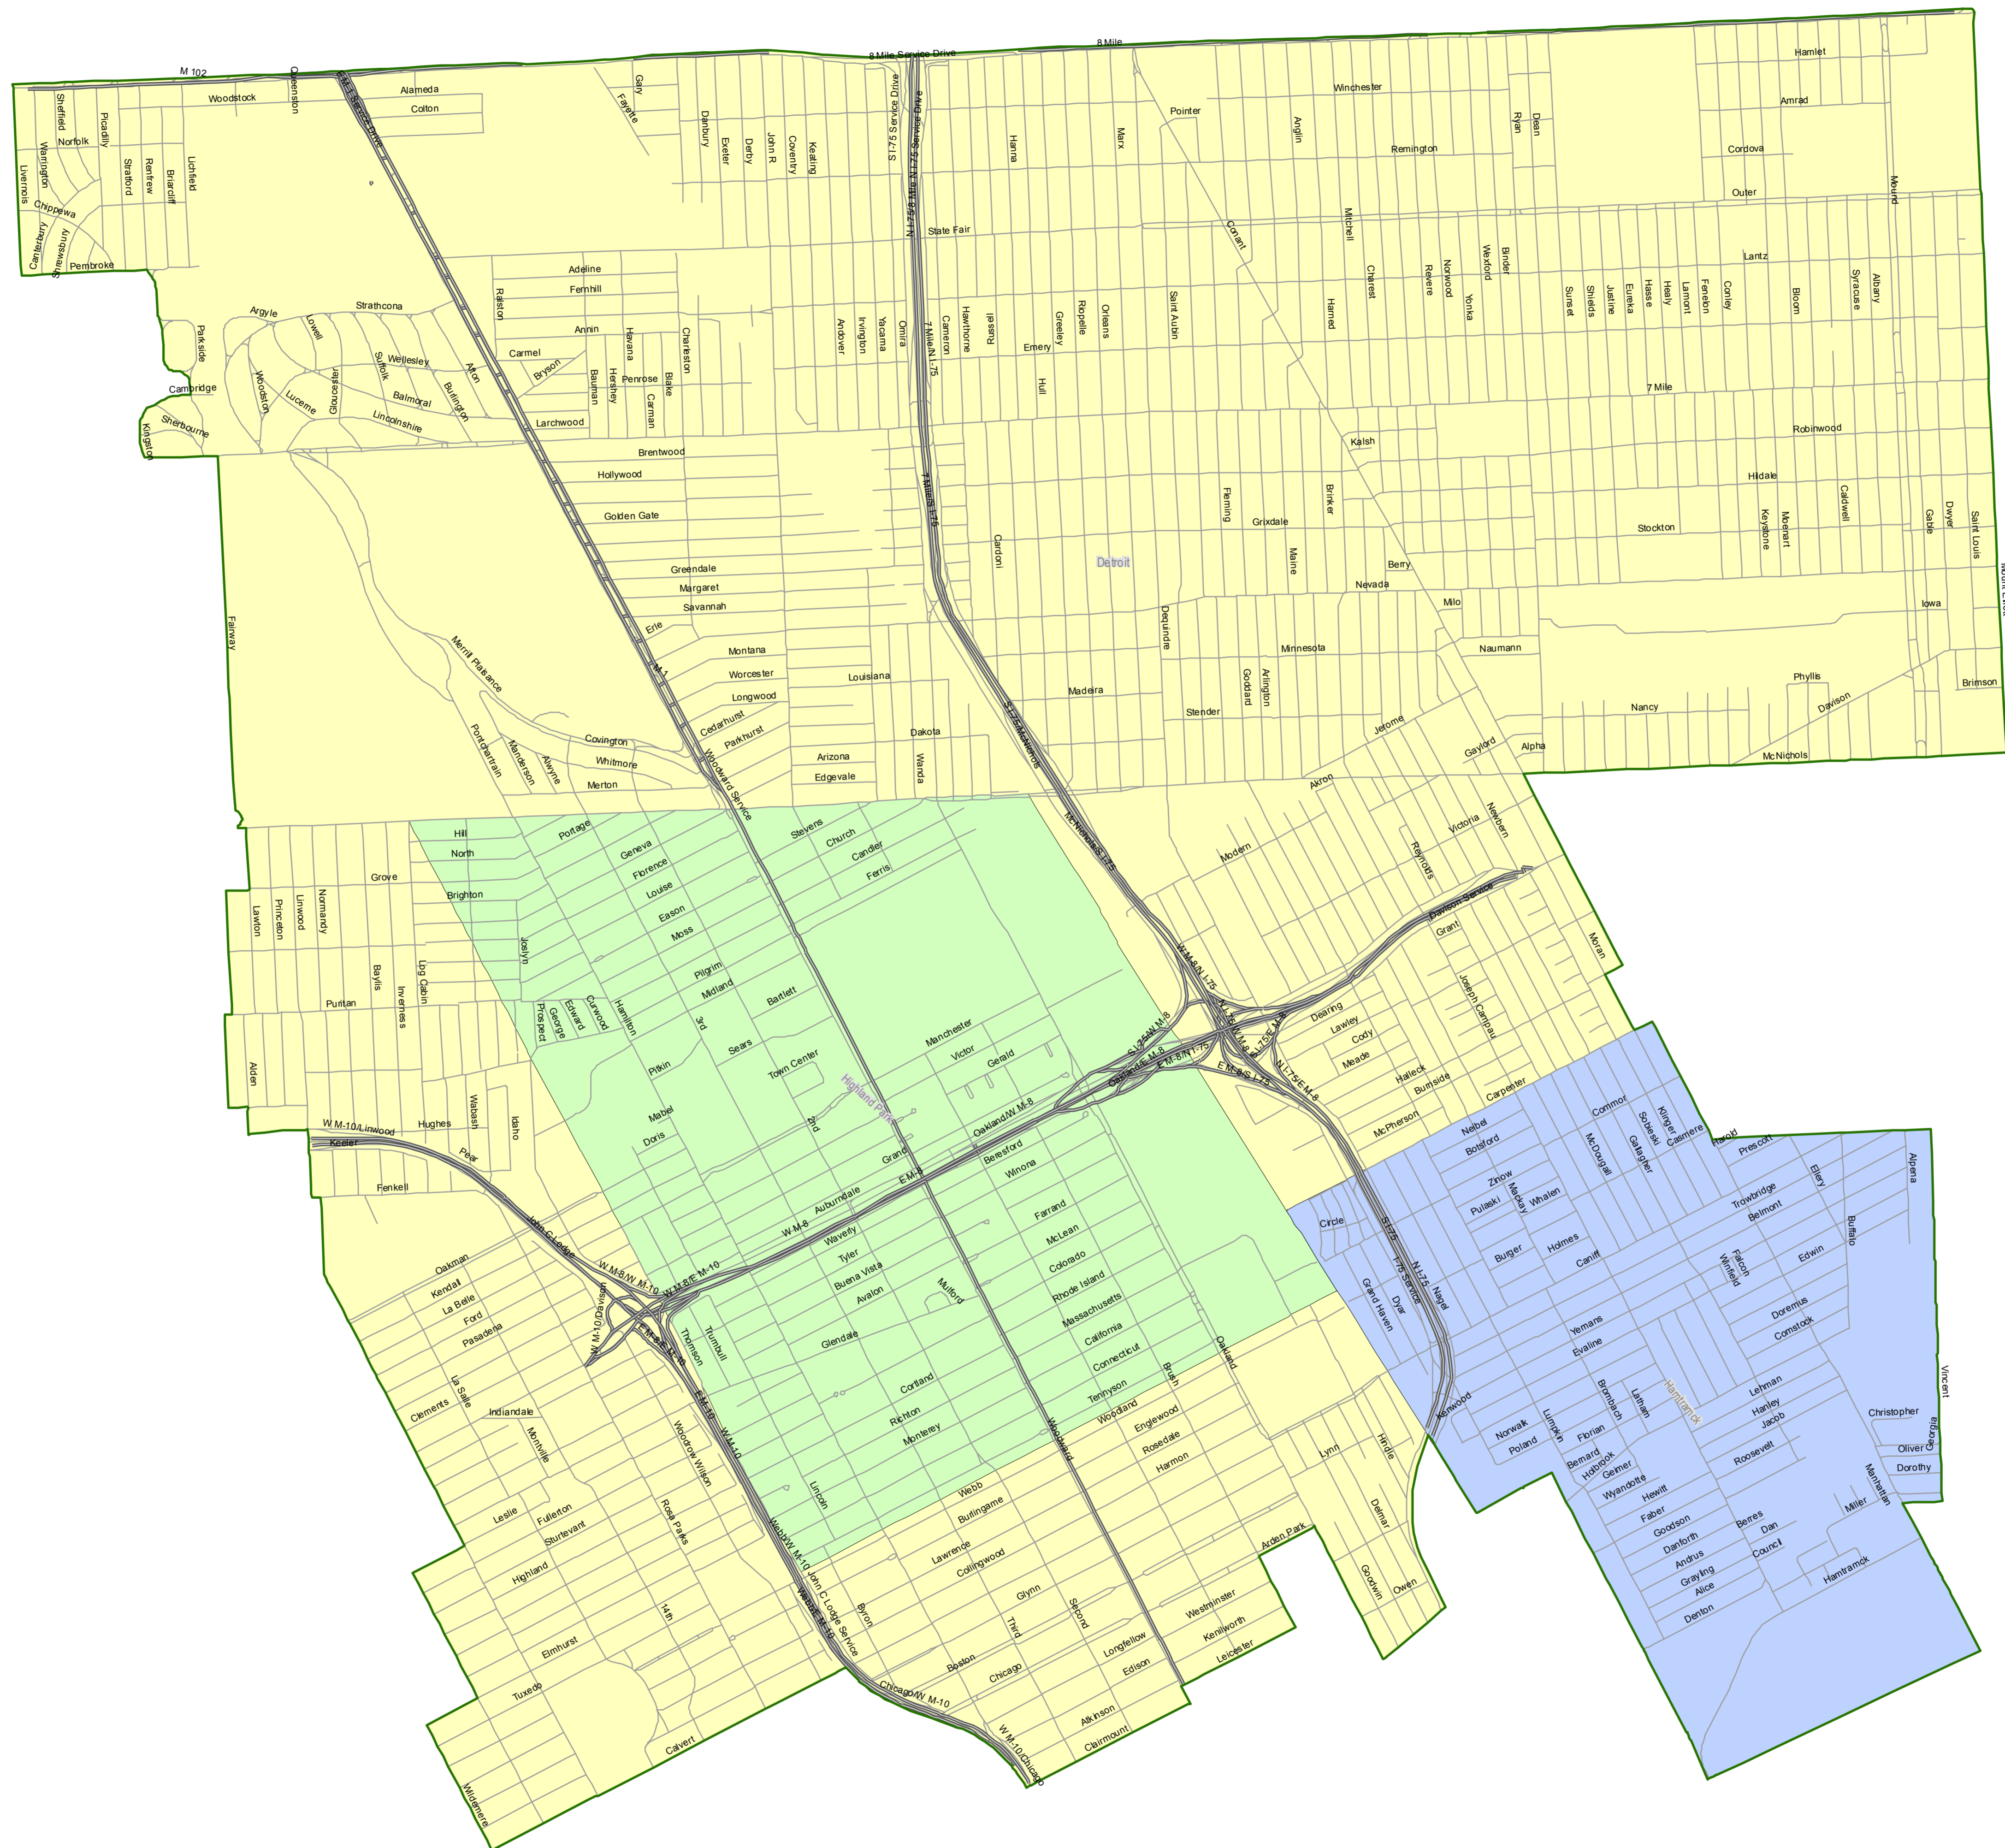

# Wayne County Commissioner Districts - District 3

**Commissioner District**

**Municipalities**

- Hamtramck
- Highland Park
- Detroit
- District Boundary
- Road
- Highway

Produced by :  
Wayne County  
Department of Technology  
GIS Department  
April 2009