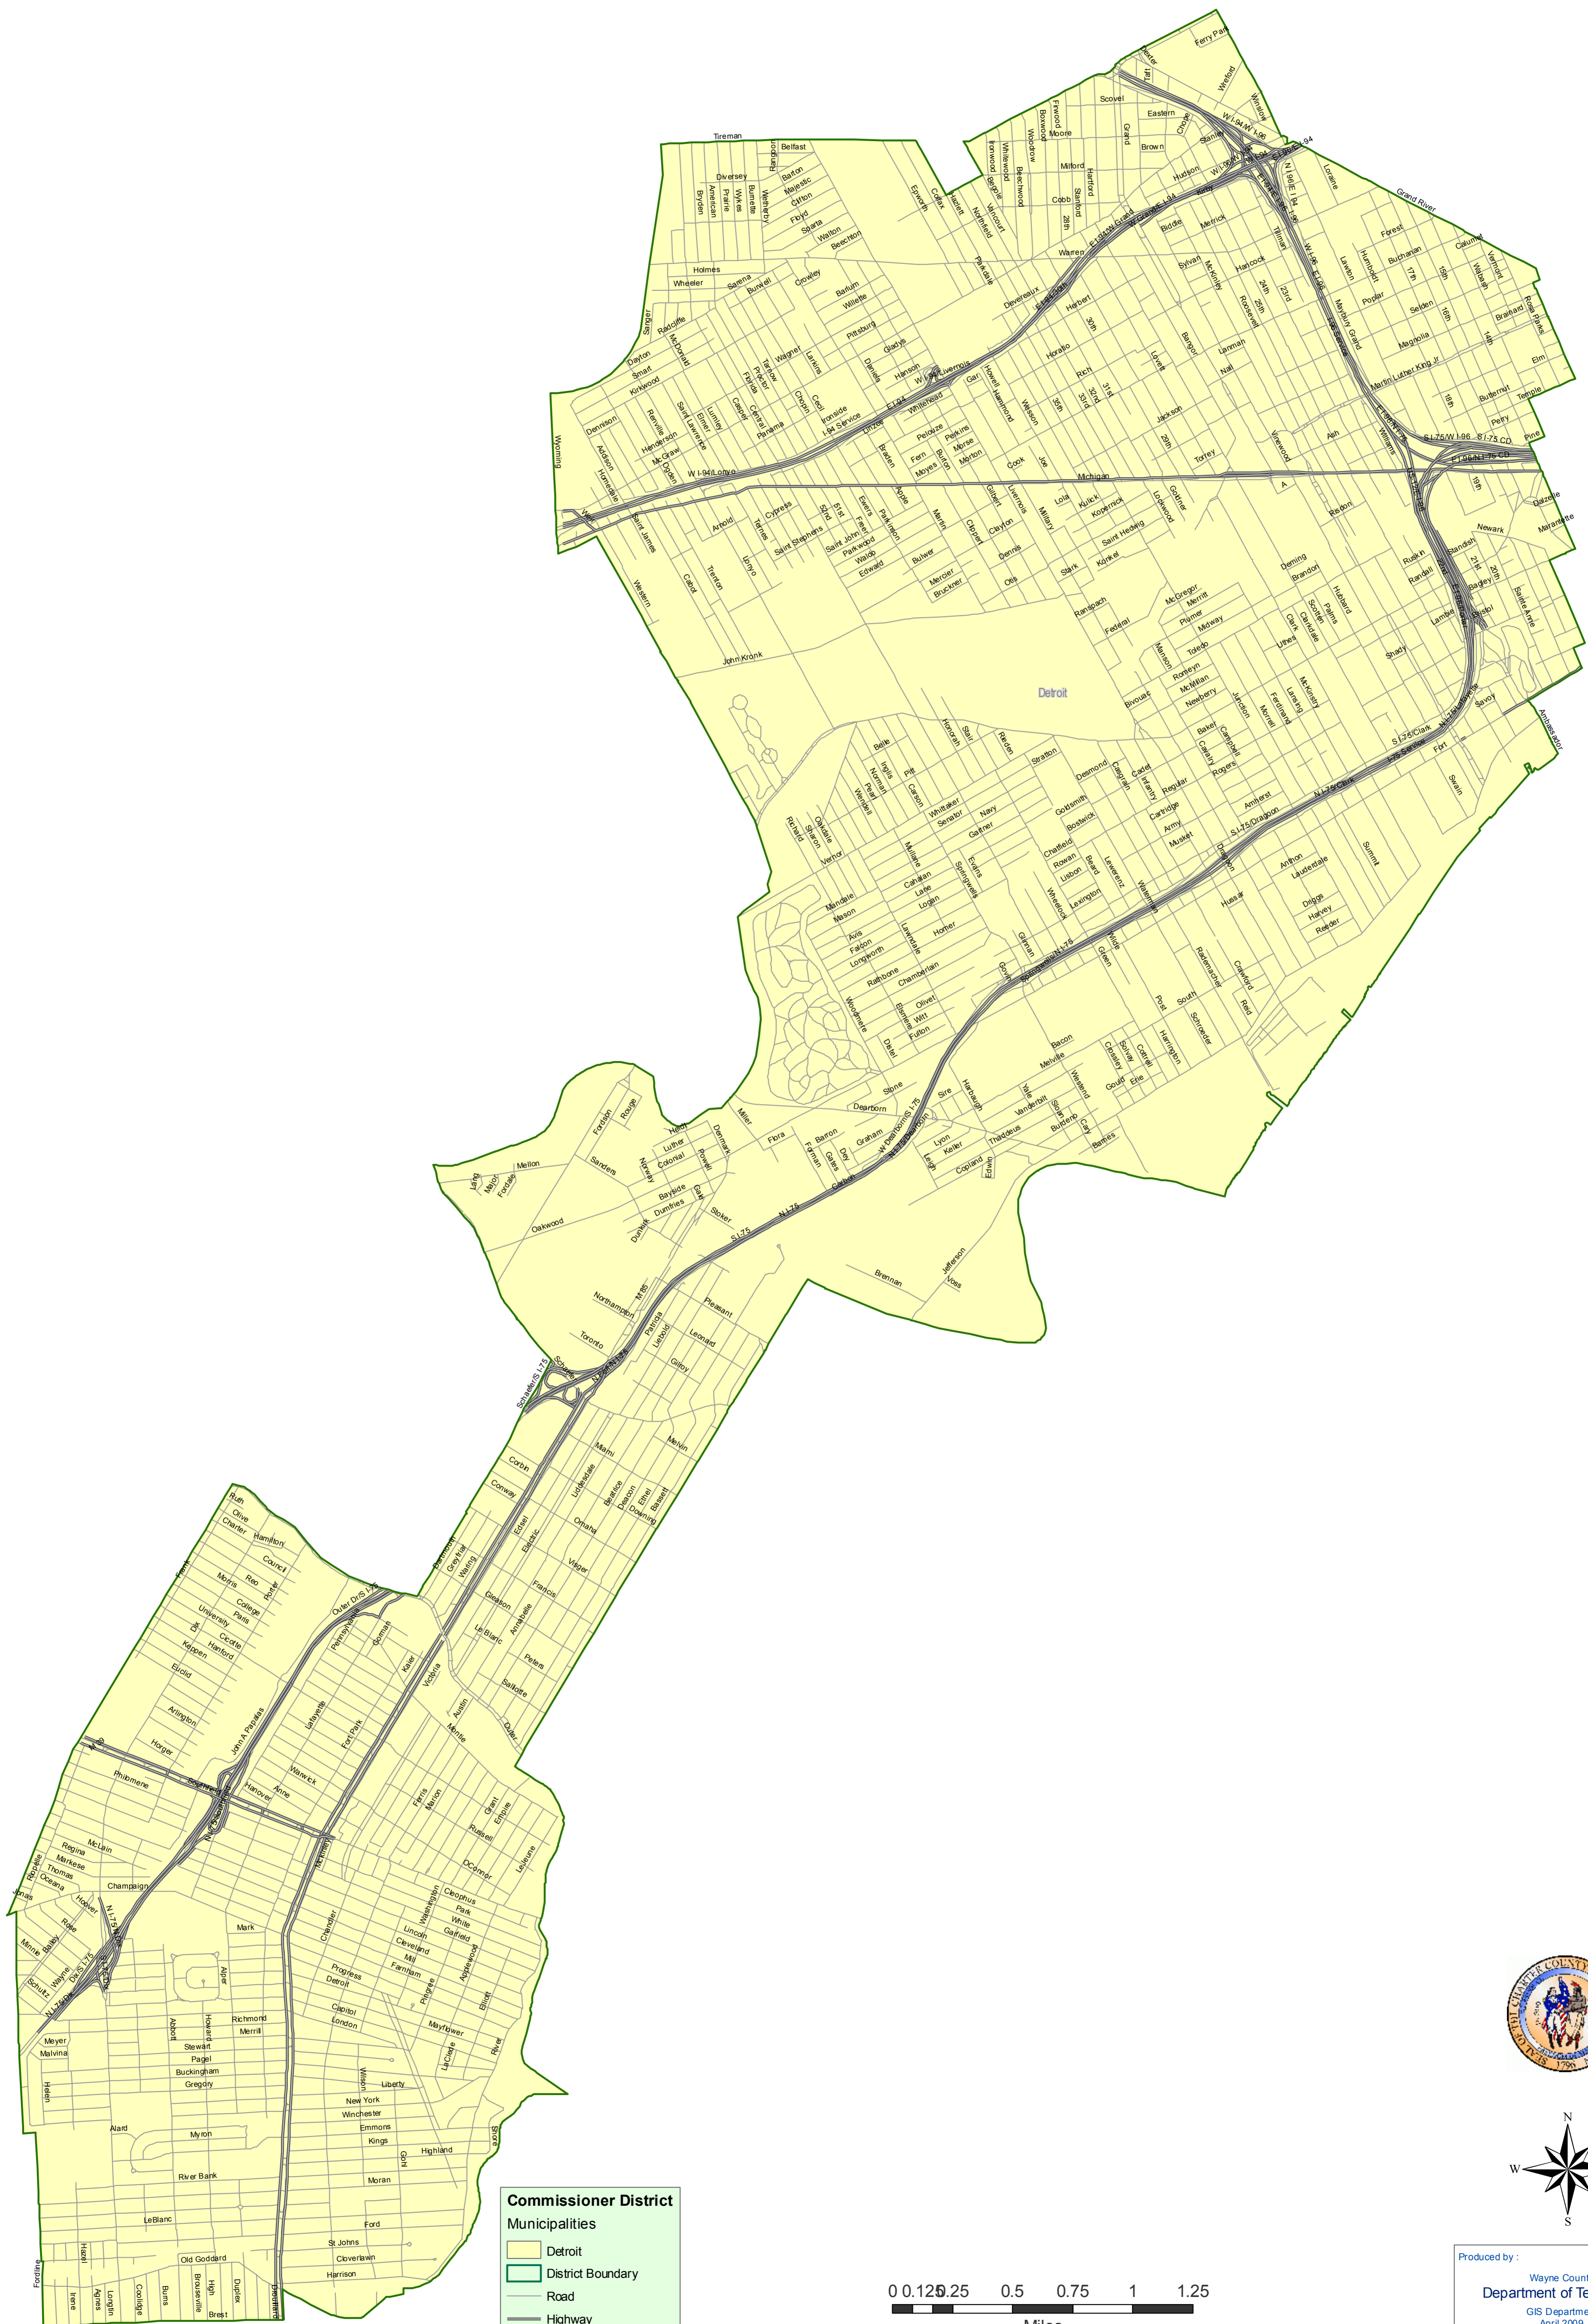

# Wayne County Commissioner Districts - District 5

**Commissioner District**

**Municipalities**

- Detroit
- District Boundary
- Road
- Highway

Produced by :  
Wayne County  
Department of Technology  
GIS Department  
April 2009