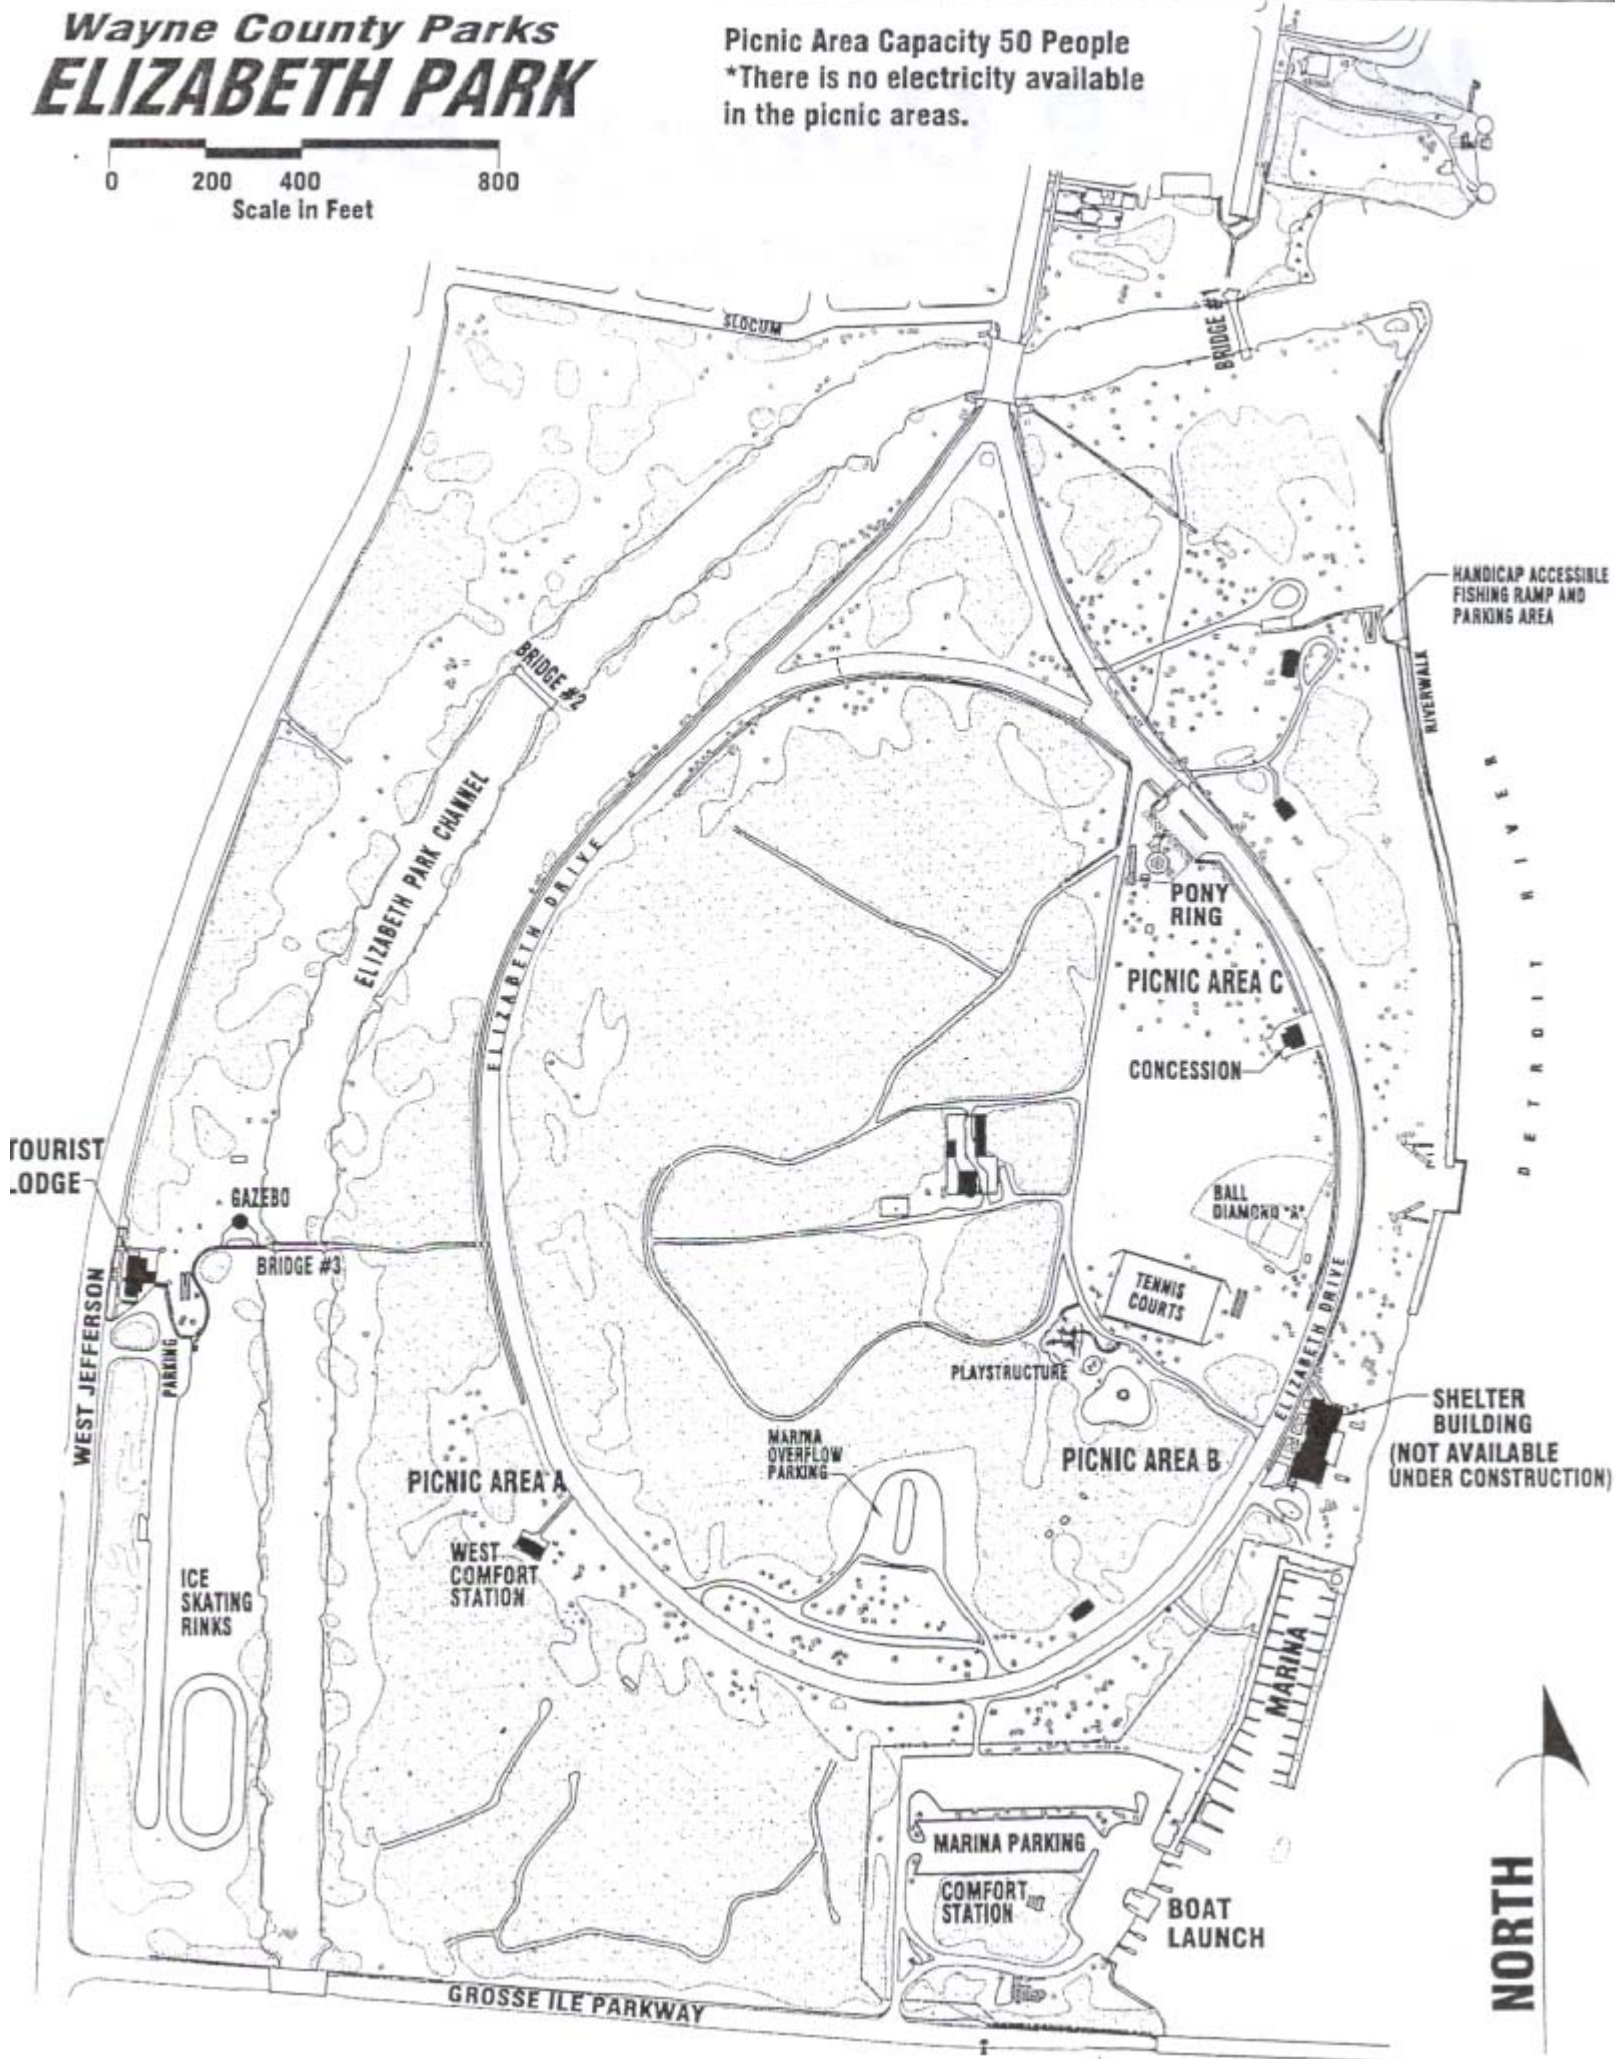

# Wayne County Parks **ELIZABETH PARK**

Picnic Area Capacity 50 People  
\*There is no electricity available  
in the picnic areas.

**NORTH**