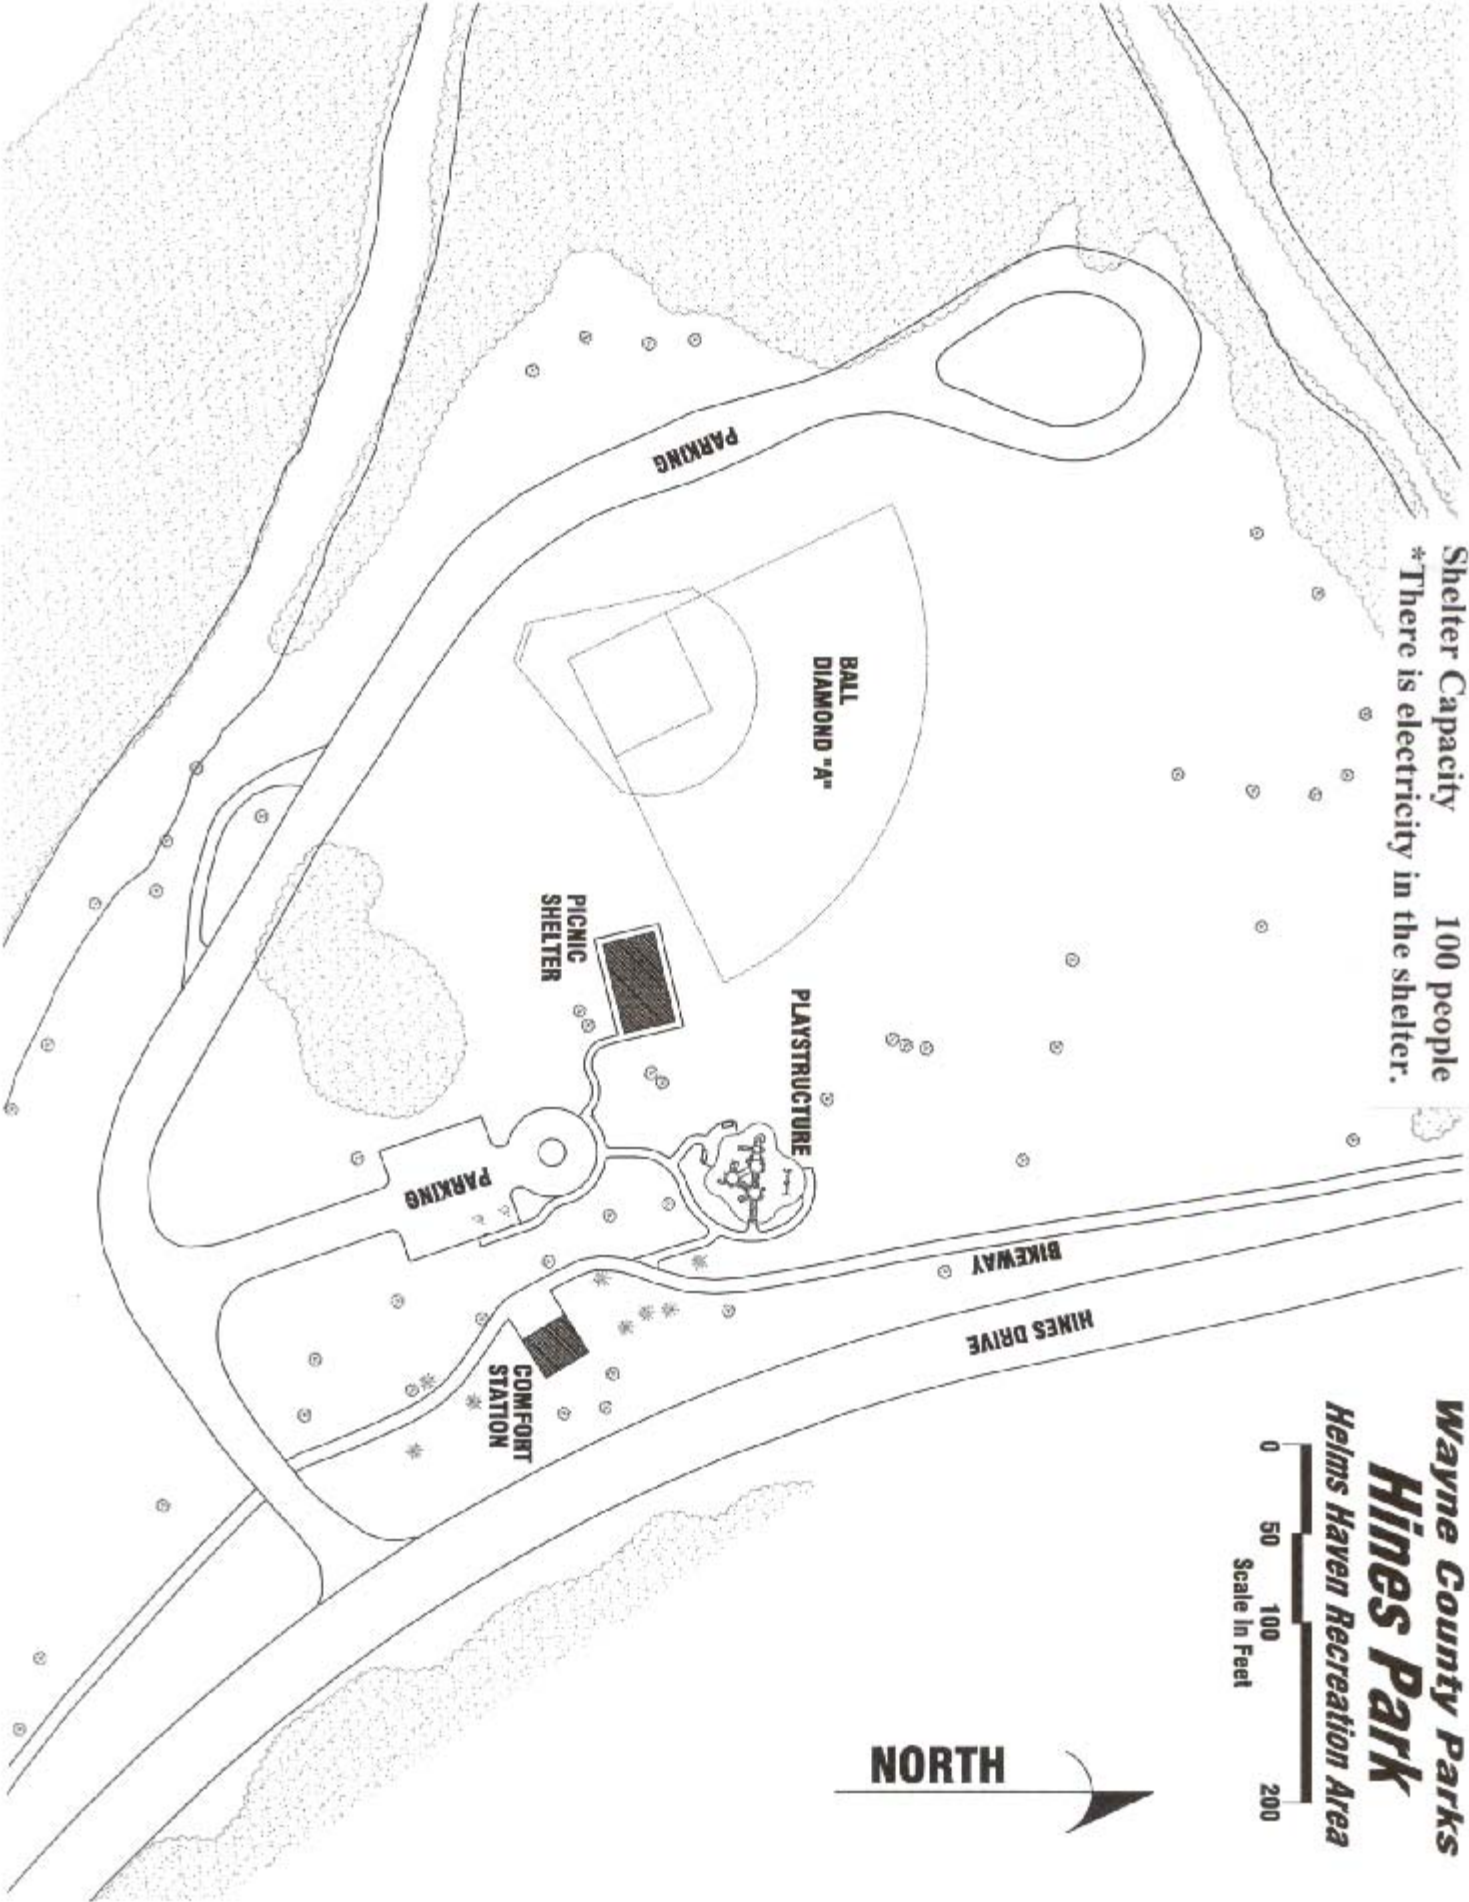

Shelter Capacity 100 people

*There is electricity in the shelter.

Wayne County Parks

Hines Park

Helms Haven Recreation Area