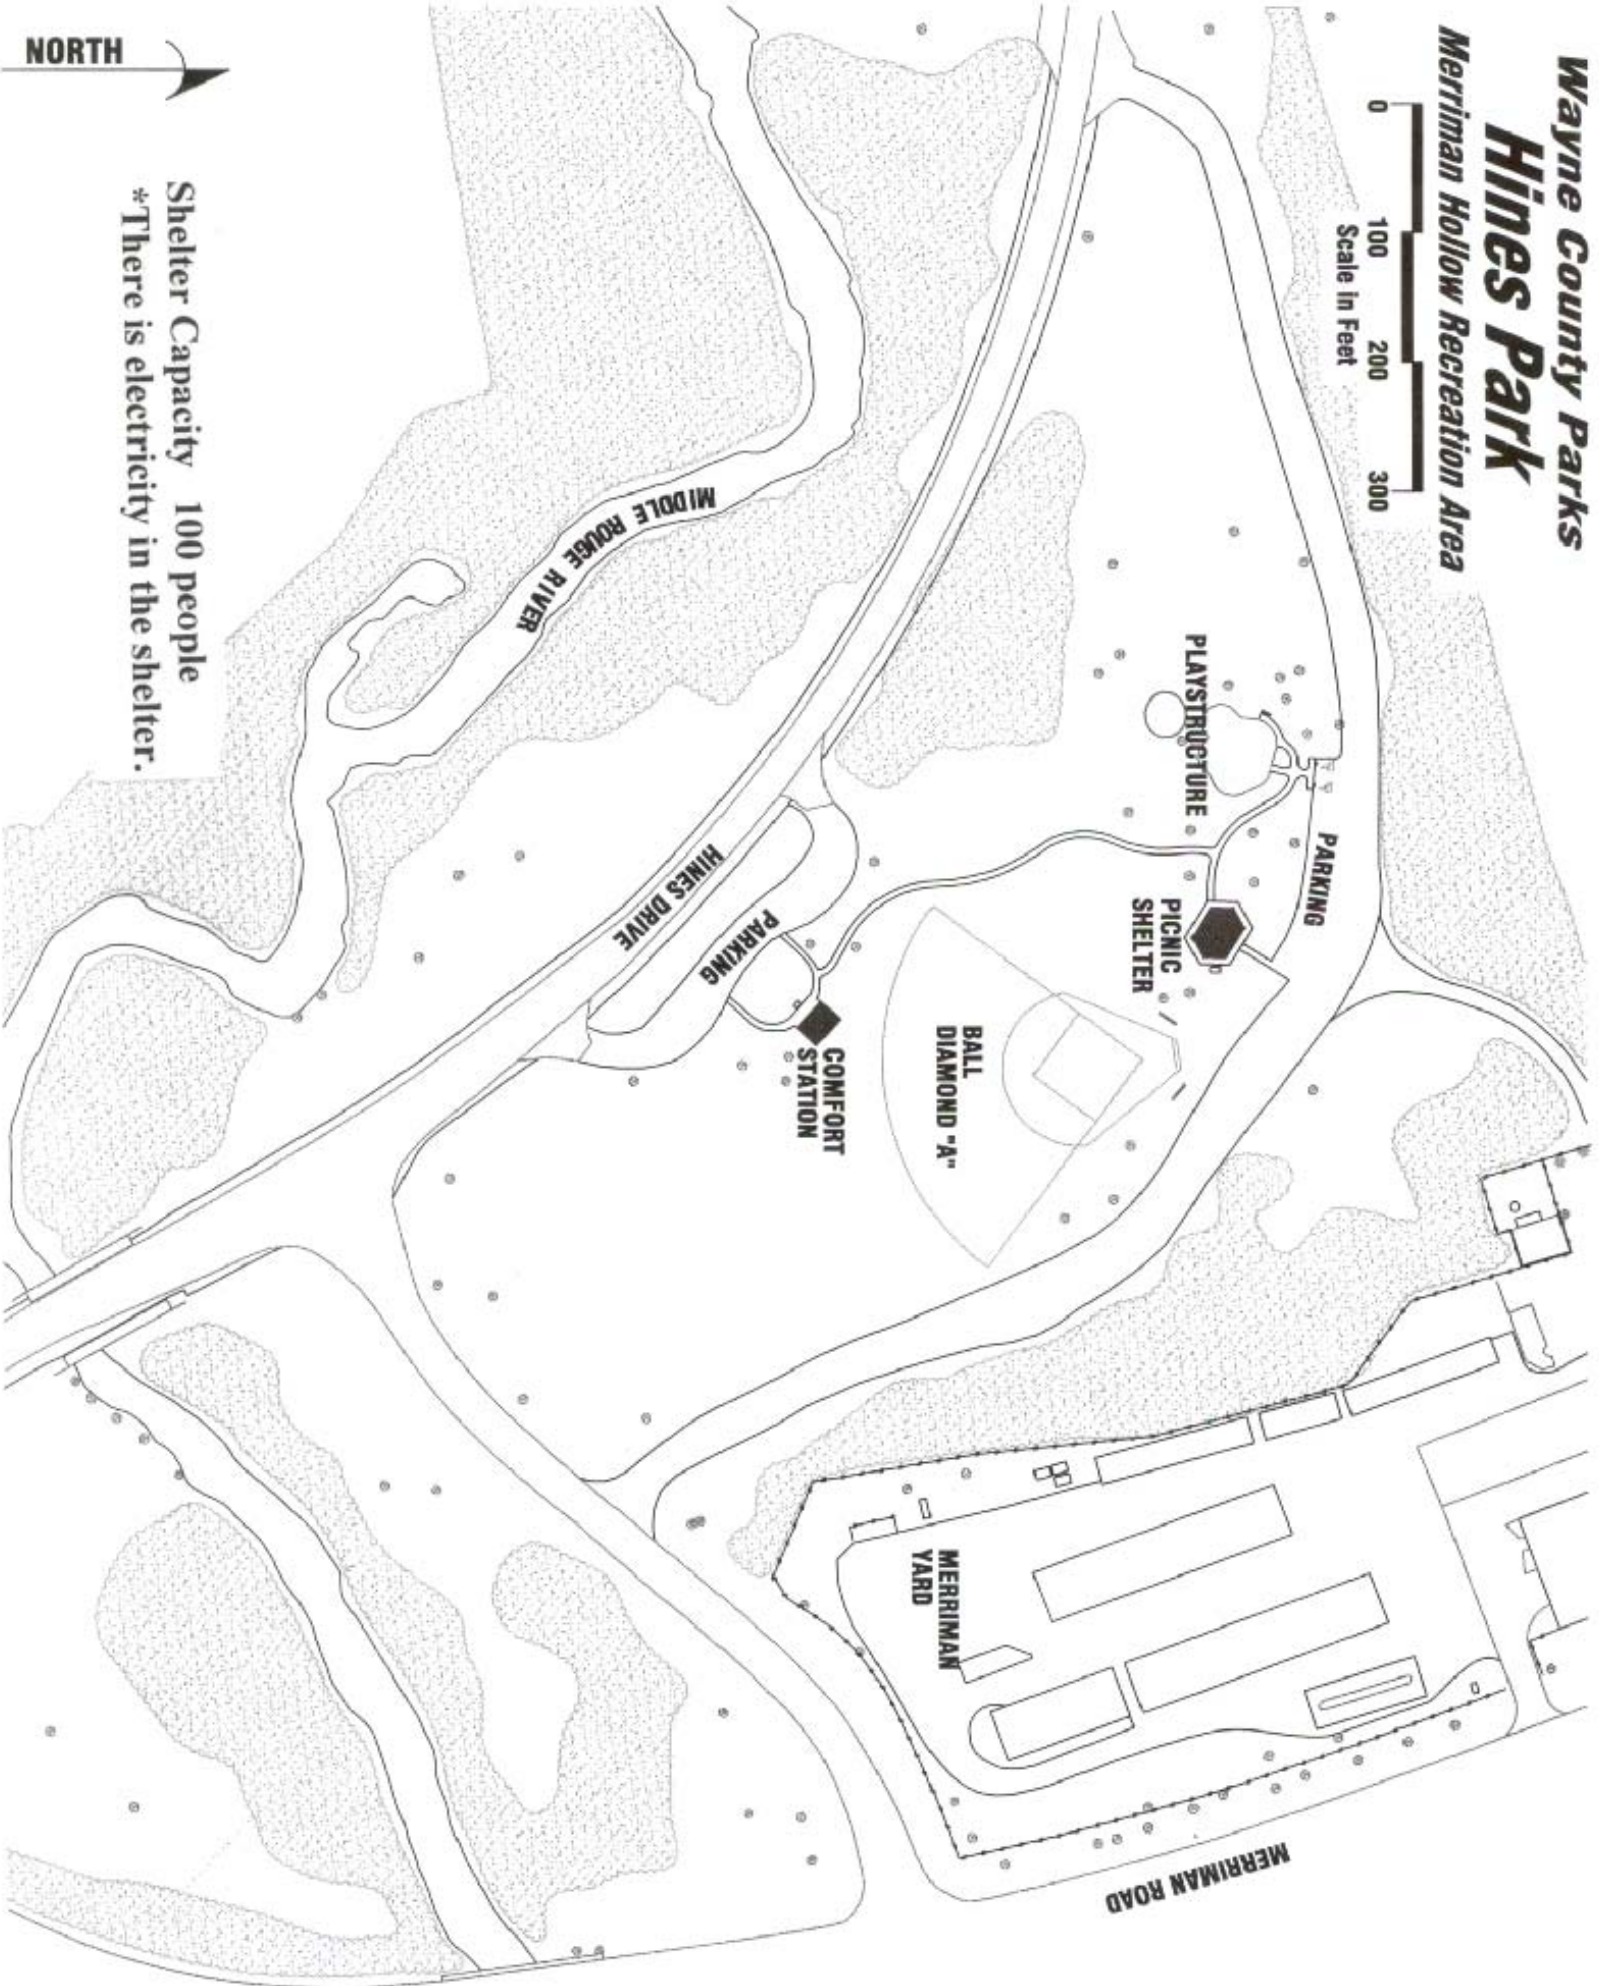

Wayne County Parks Hines Park

Merriman Hollow Recreation Area

Shelter Capacity 100 people
*There is electricity in the shelter.