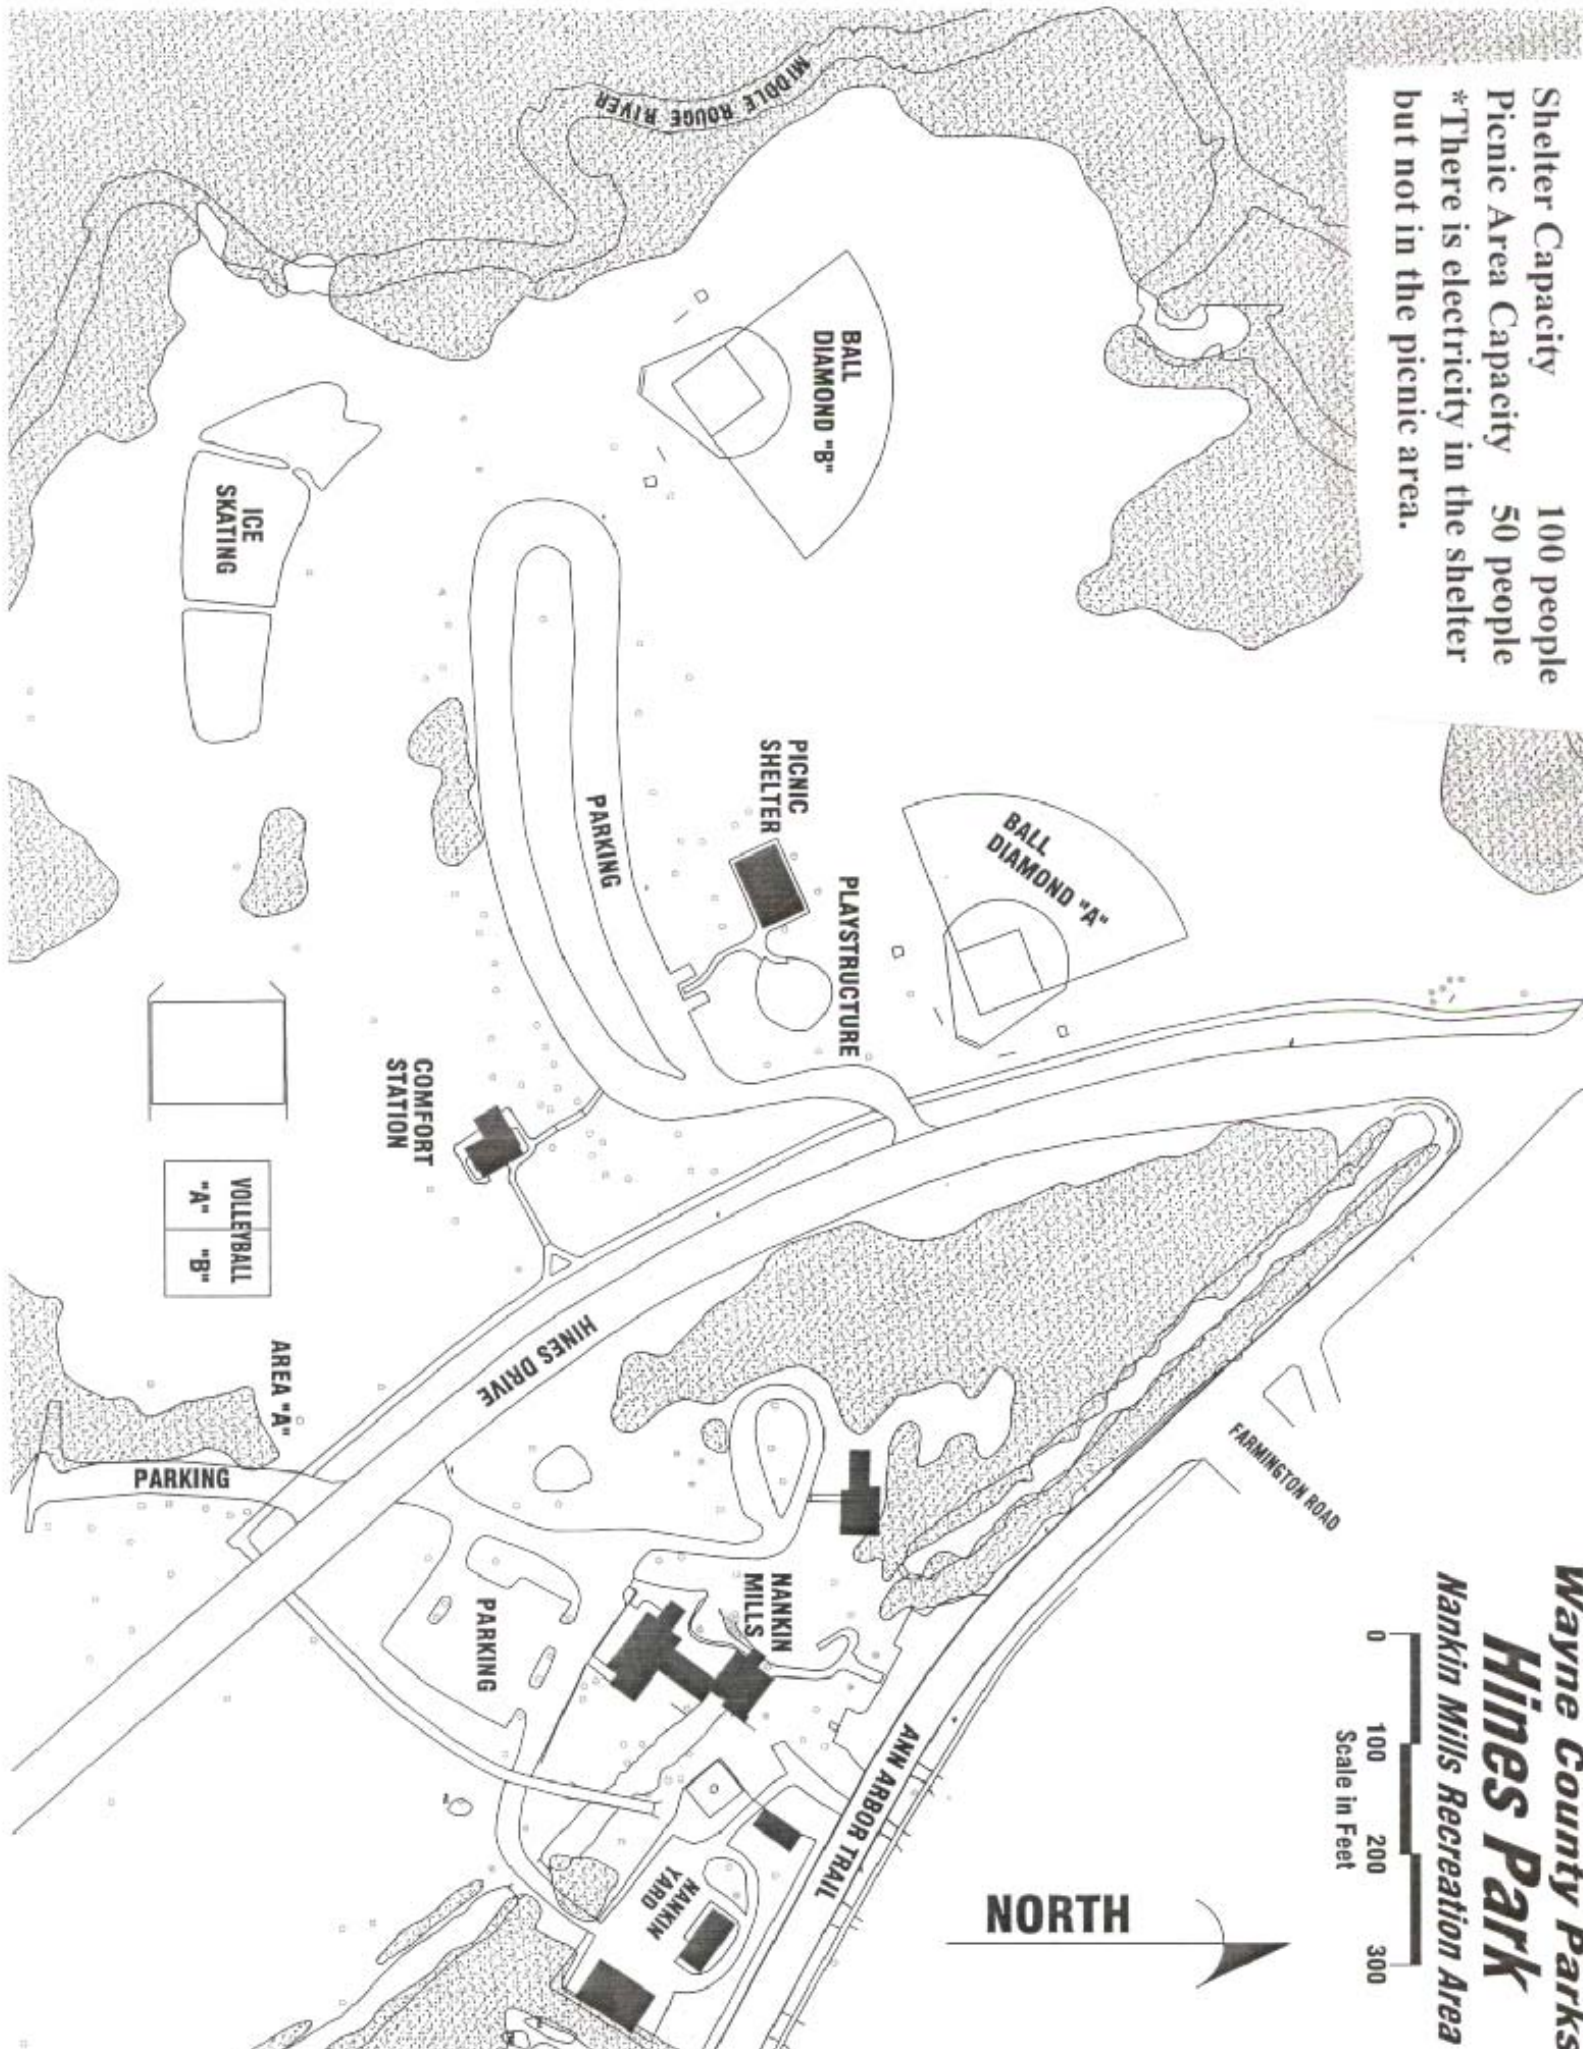

Shelter Capacity

100 people

Picnic Area Capacity

50 people

*There is electricity in the shelter but not in the picnic area.

Wayne County Parks

Hines Park

Nankin Mills Recreation Area

NORTH