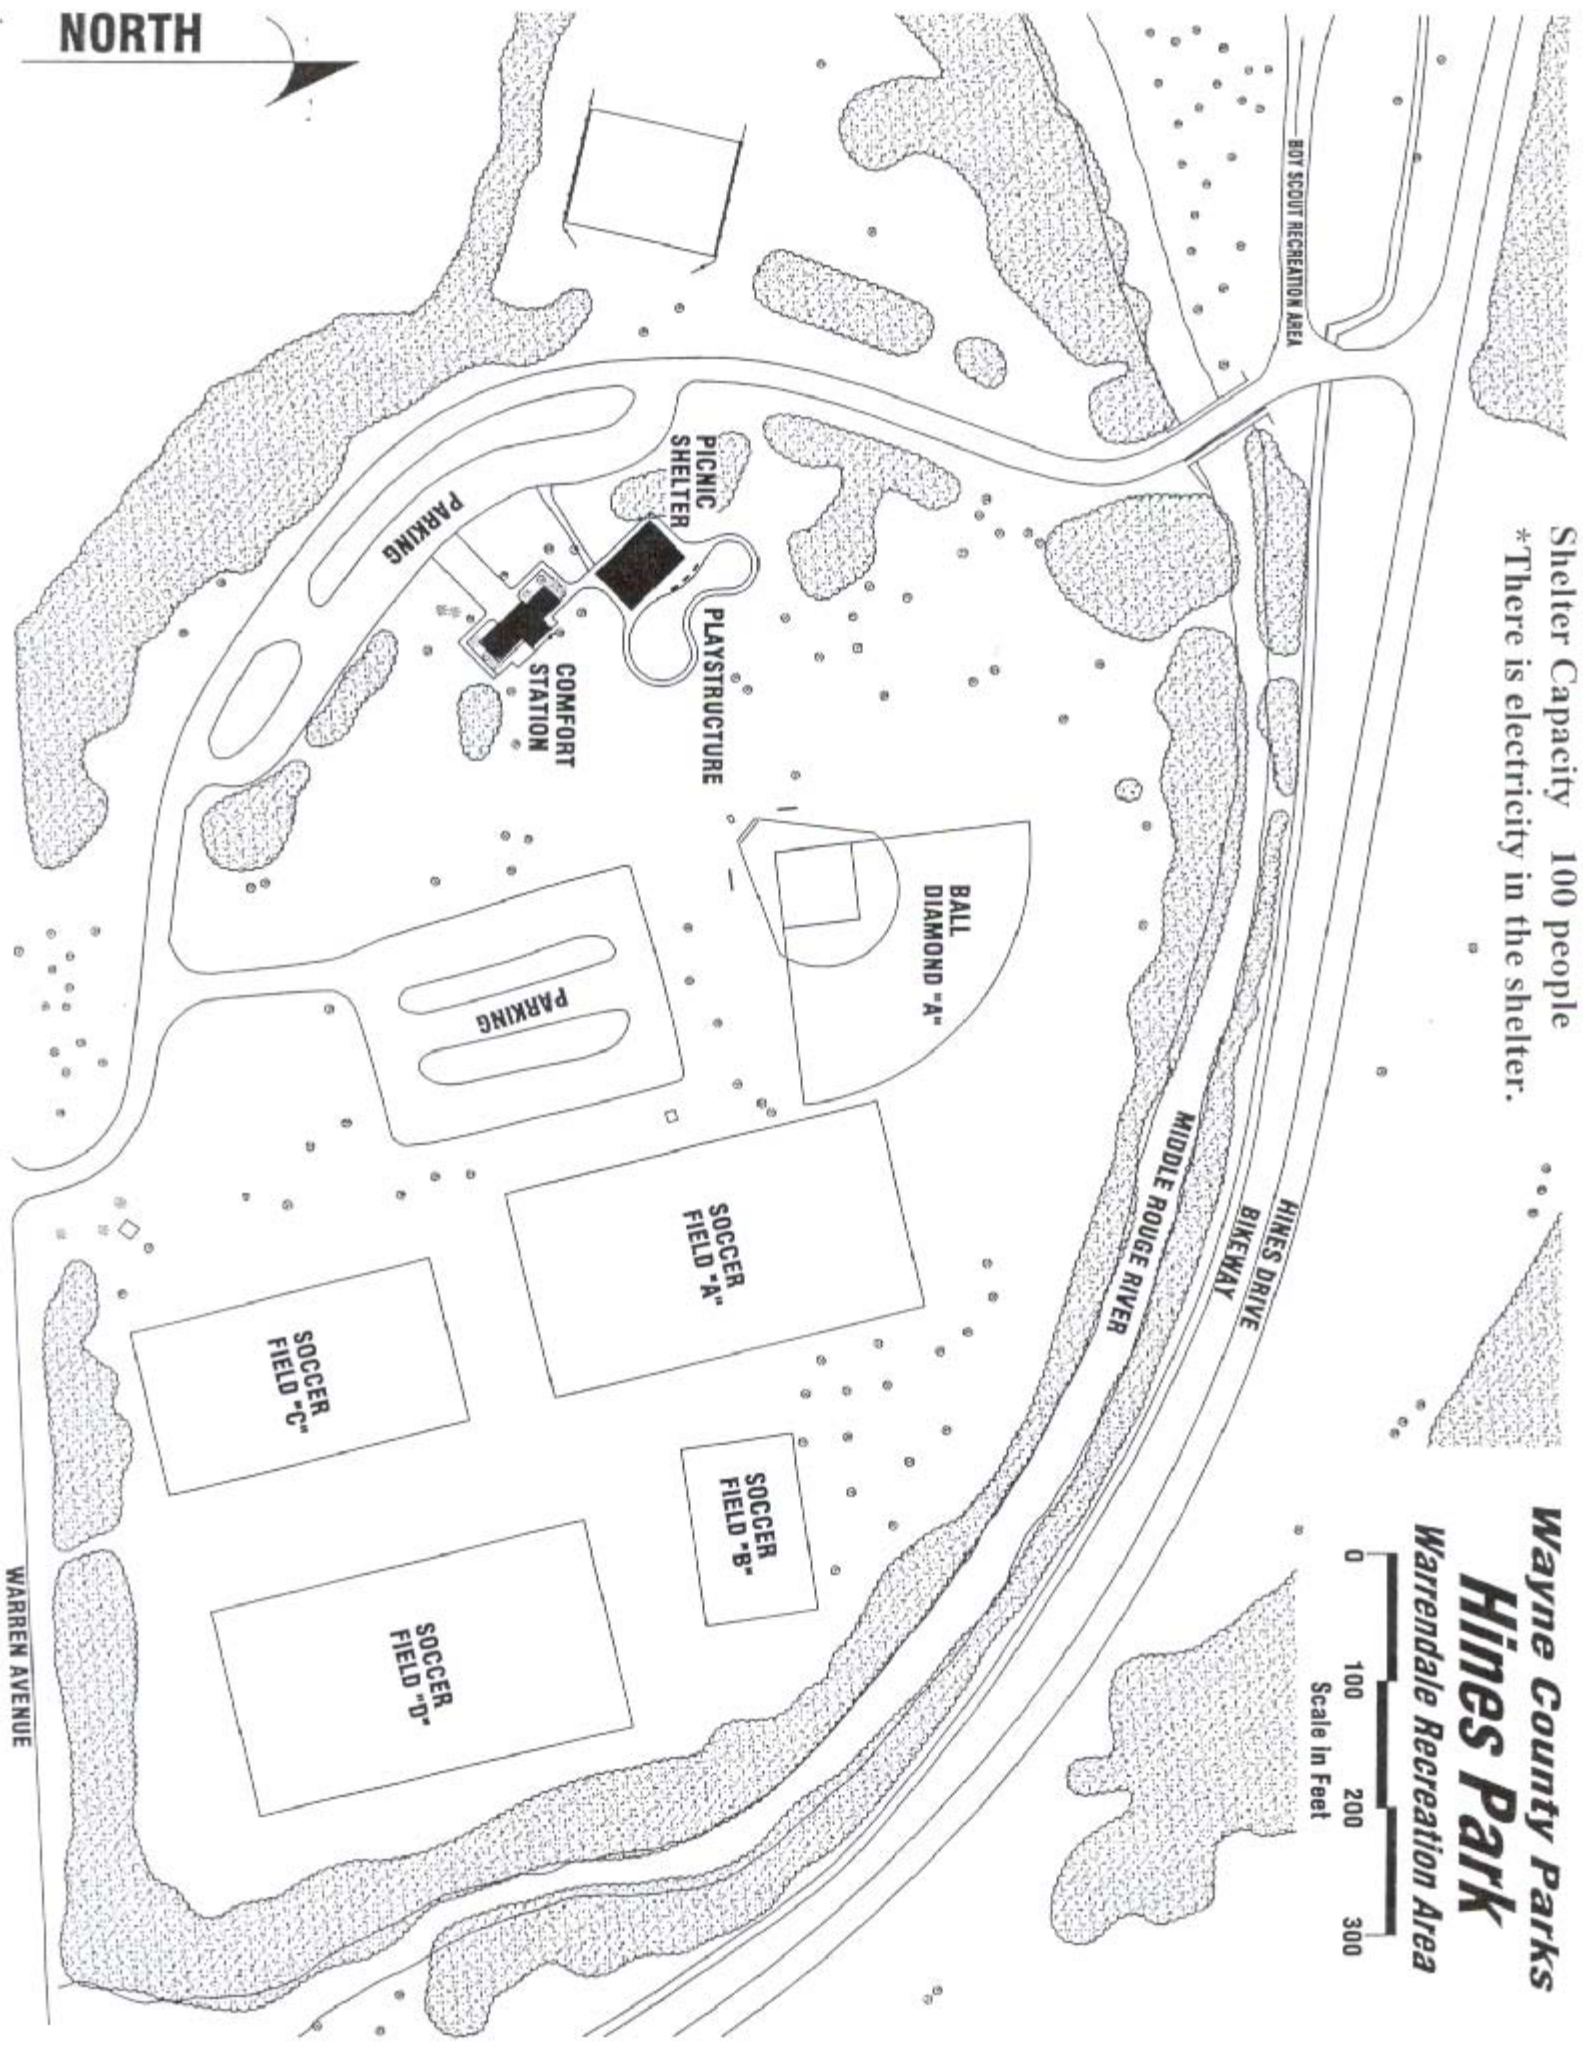

Shelter Capacity 100 people
*There is electricity in the shelter.

Wayne County Parks Hines Park

Warendale Recreation Area

NORTH

WARREN AVENUE

ROT SCOUT RECREATION AREA

HINES DRIVE
BIKEWAY

MIDDLE ROUGE RIVER

BALL
DIAMOND "A"

PLAYSTRUCTURE

PICNIC
SHELTER

COMFORT
STATION

PARKING

PARKING

SOCCER
FIELD "A"

SOCCER
FIELD "B"

SOCCER
FIELD "C"

SOCCER
FIELD "D"