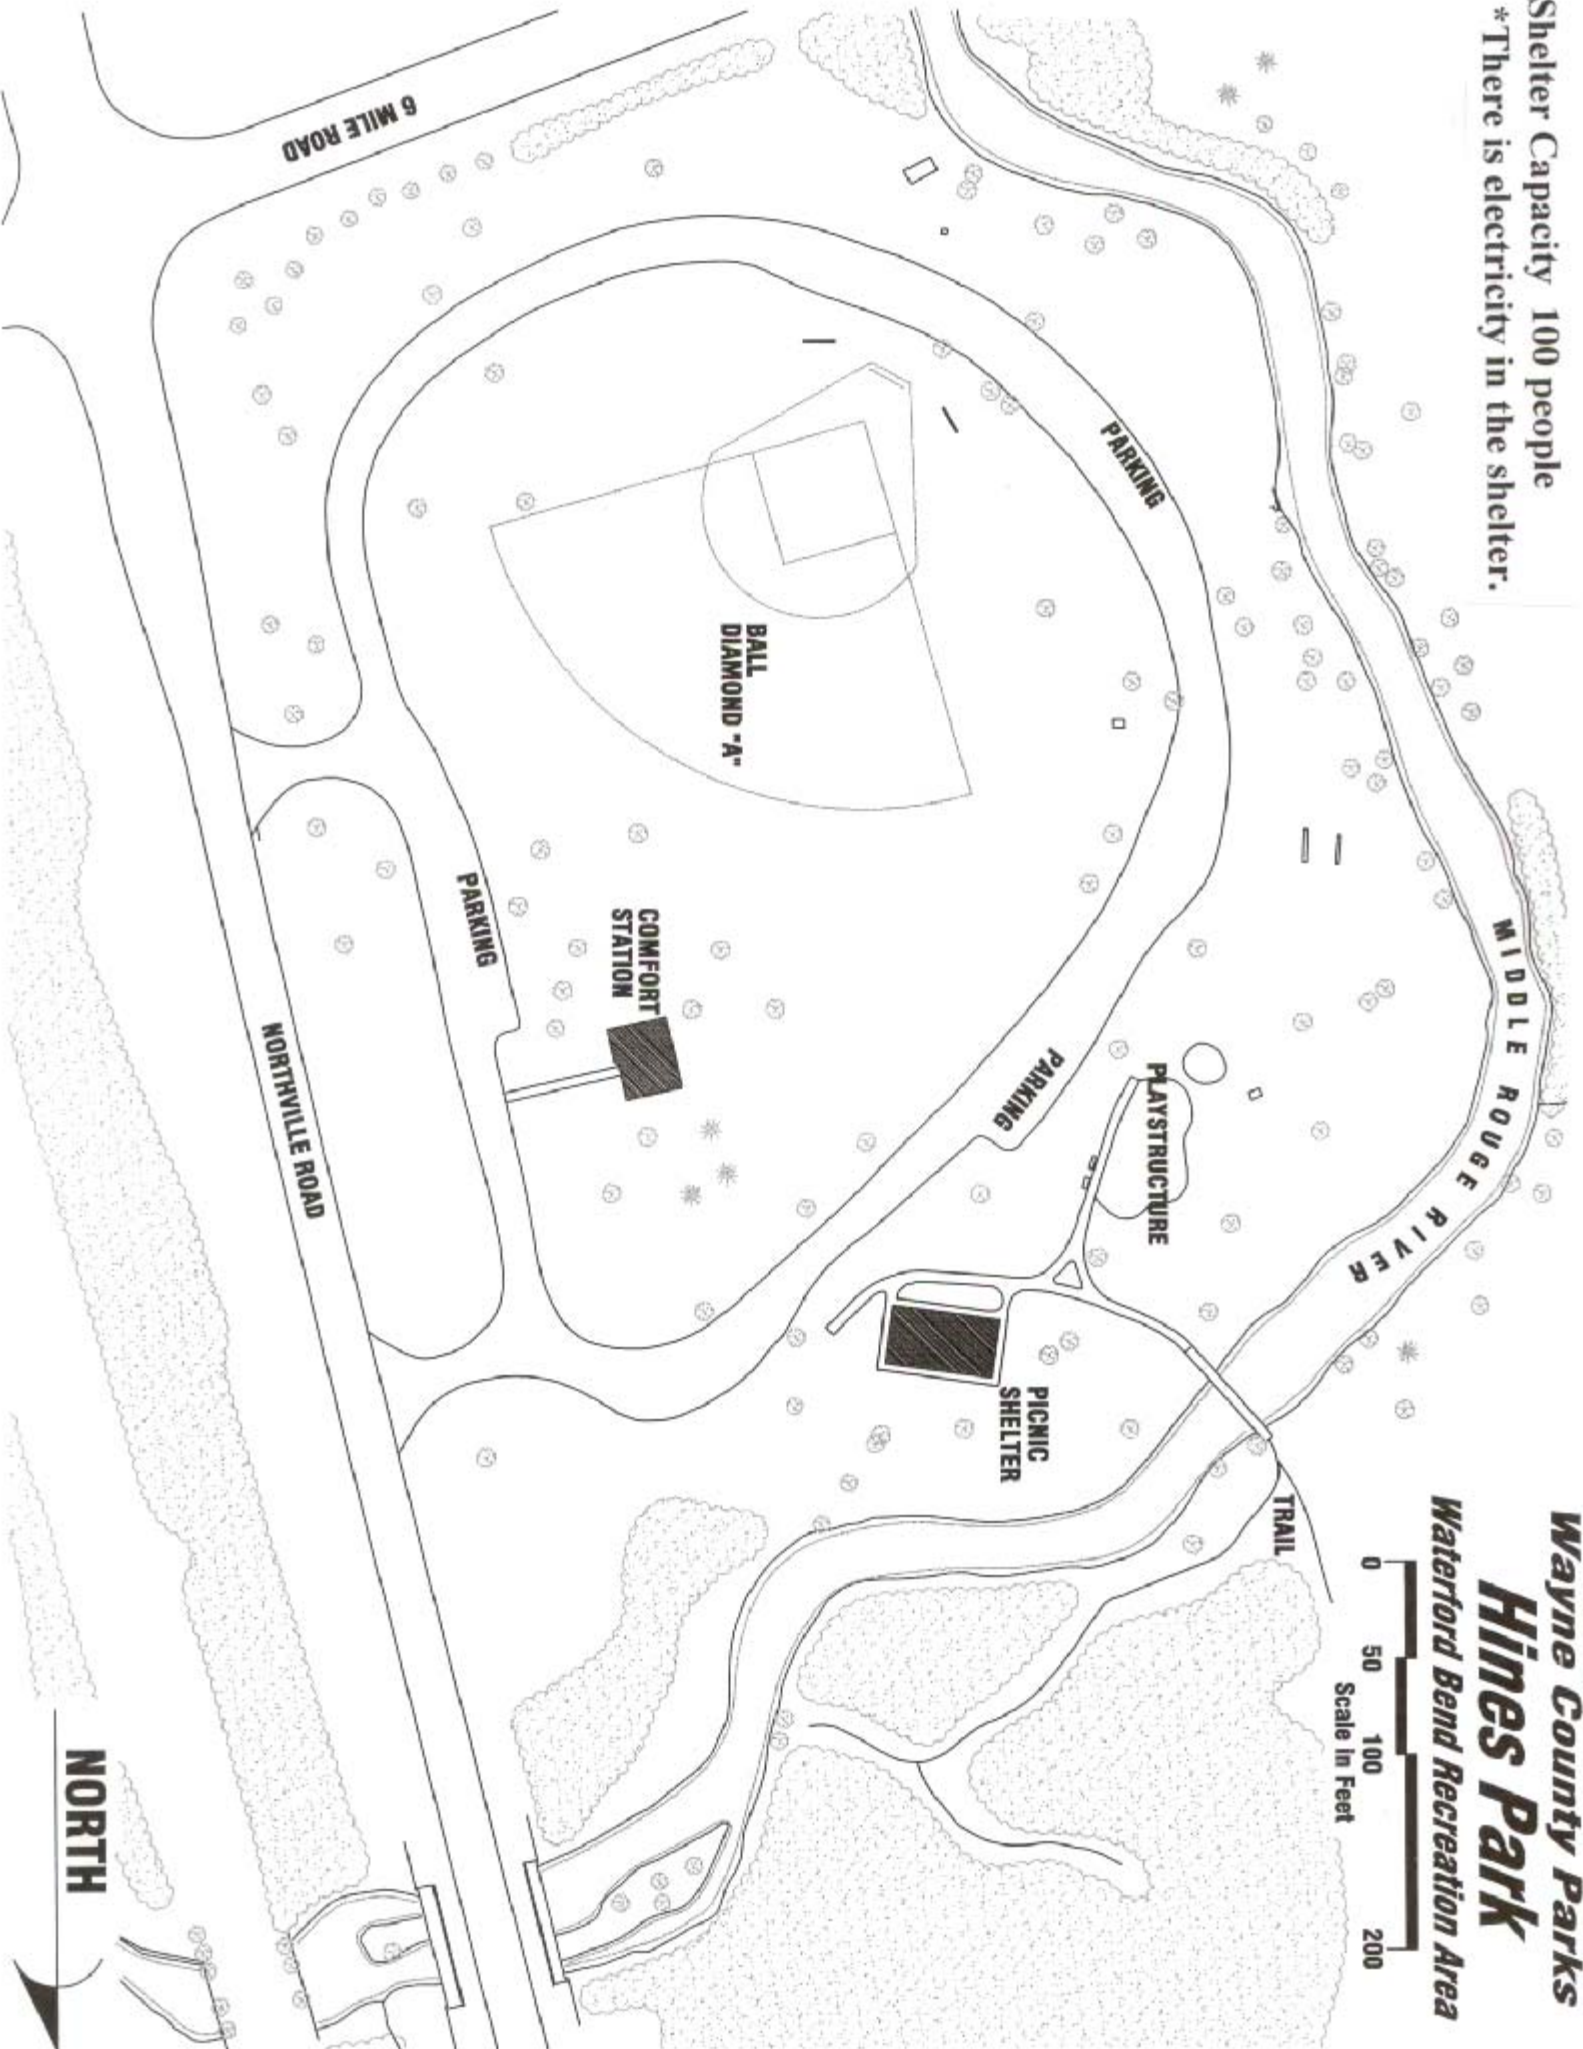

Shelter Capacity 100 people

*There is electricity in the shelter.

Wayne County Parks
Hines Park

Waterford Bend Recreation Area

0 50 100 200
Scale In Feet

NORTH